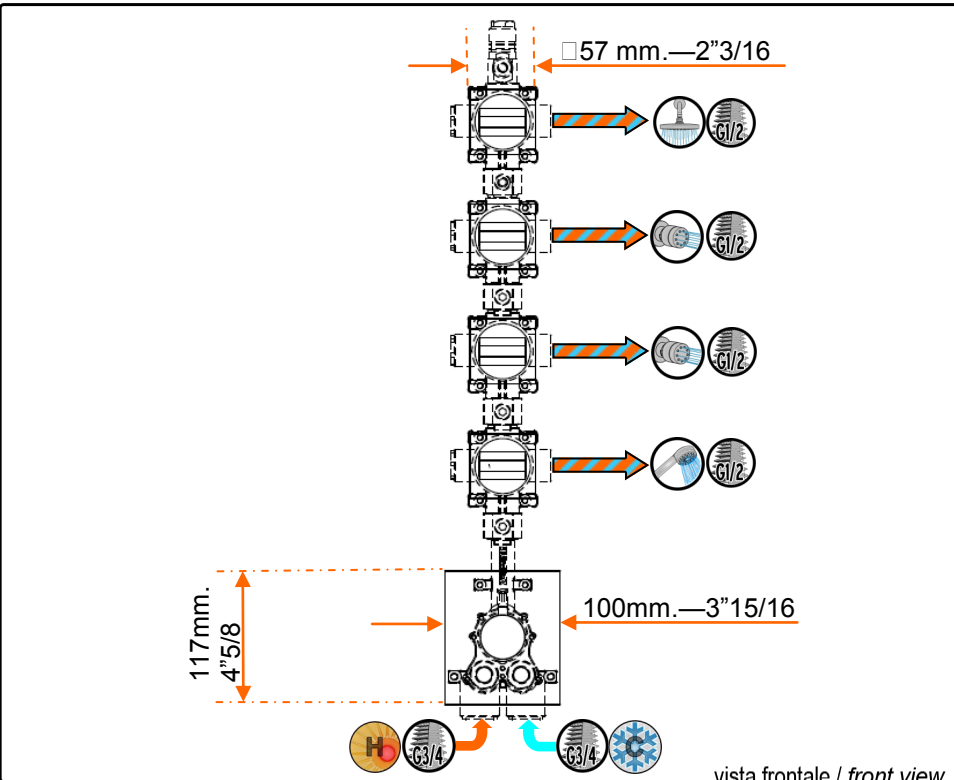

Scheda Tecnica / Technical Sheet

ZUCCHETTI.
www.zucchettidesign.it

ZA5097 (+R99793)

codice / code

ACQUAFLO

collezione / collection

Termostatico inc. doccia 3/4"
3/4" hole built-in thermostatic shower
descrizione / description mixer

Acqua fredda Cold water	Acqua calda Hot water	Filettatura Thread	Utenze varie Outlets

legenda / explanation