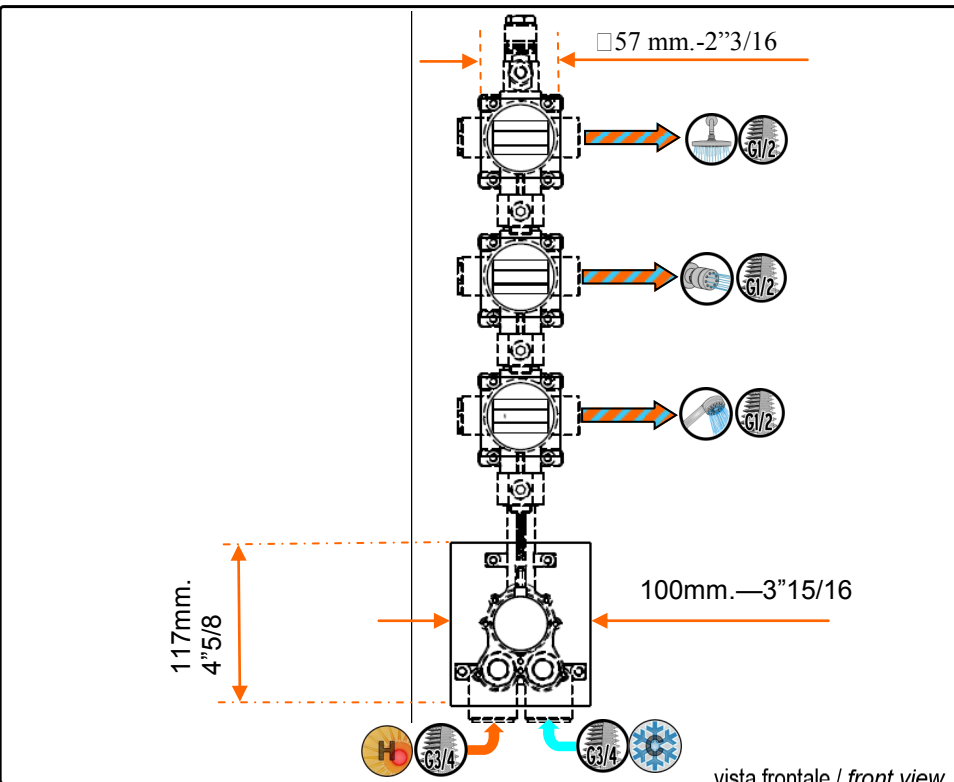

Scheda Tecnica / Technical Sheet

ZUCCHETTI.
www.zucchettidesign.it

ZA5098 (+R99632)

codice / code

ACQUAFLO

collezione / collection

Termostatico inc. doccia 3/4"
3/4" hole built-in thermostatic shower
descrizione / description mixer

Acqua fredda
Cold water

Acqua calda
Hot water

Filettatura
Thread

Utenze varie
Outlets

legenda / explanation