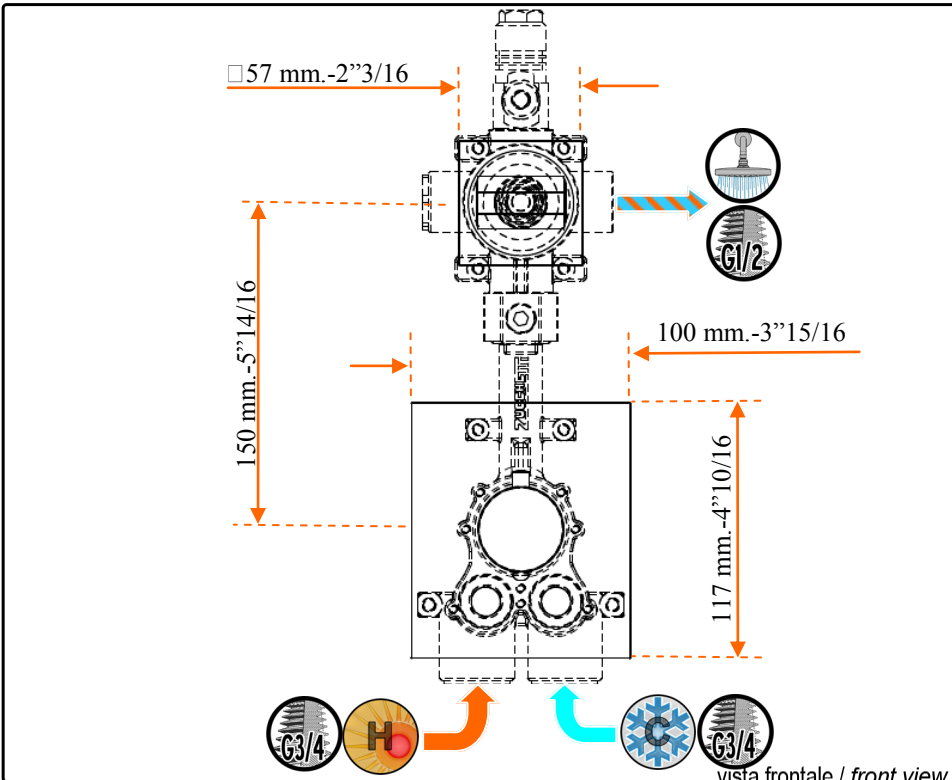

Scheda Tecnica / Technical Sheet

ZUCCHETTI.
www.zucchettidesign.it

ZA5077 (+R99630)

codice / code

ACQUAFLO

collezione / collection

Termostatico inc. doccia 3/4"
3/4" hole built-in thermostatic shower
descrizione / description

Acqua fredda
Cold water

Acqua calda
Hot water

Filettatura
Thread

Utenze varie
Outlets

legenda / explanation