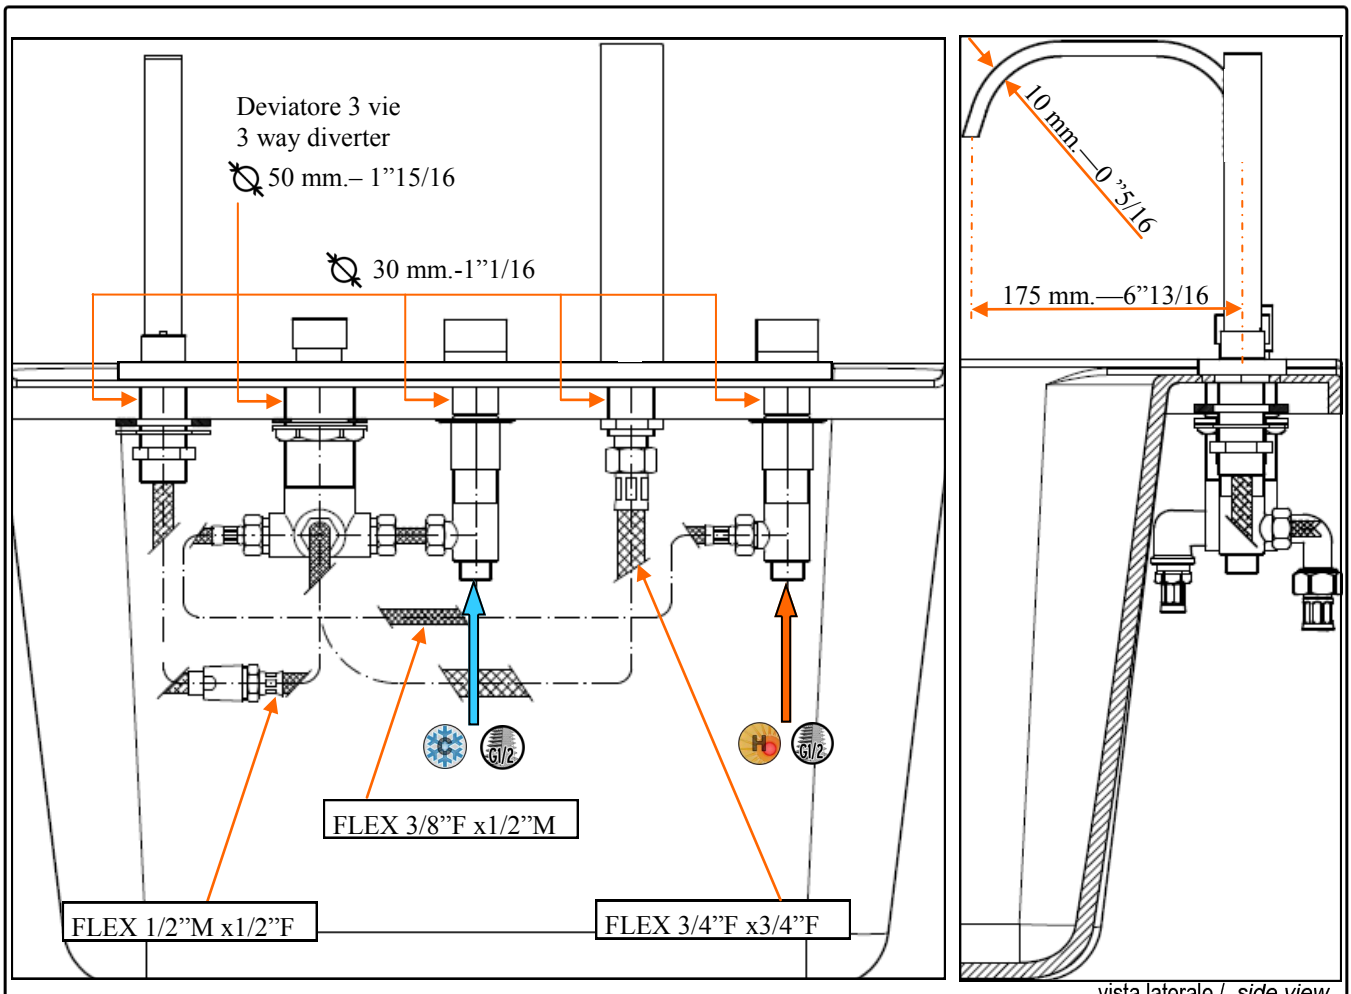

vista laterale / side view

Acqua fredda
Cold water

Acqua calda
Hot water

Filettatura
Thread

Utenze varie
Outlets

legenda / explanation

1.