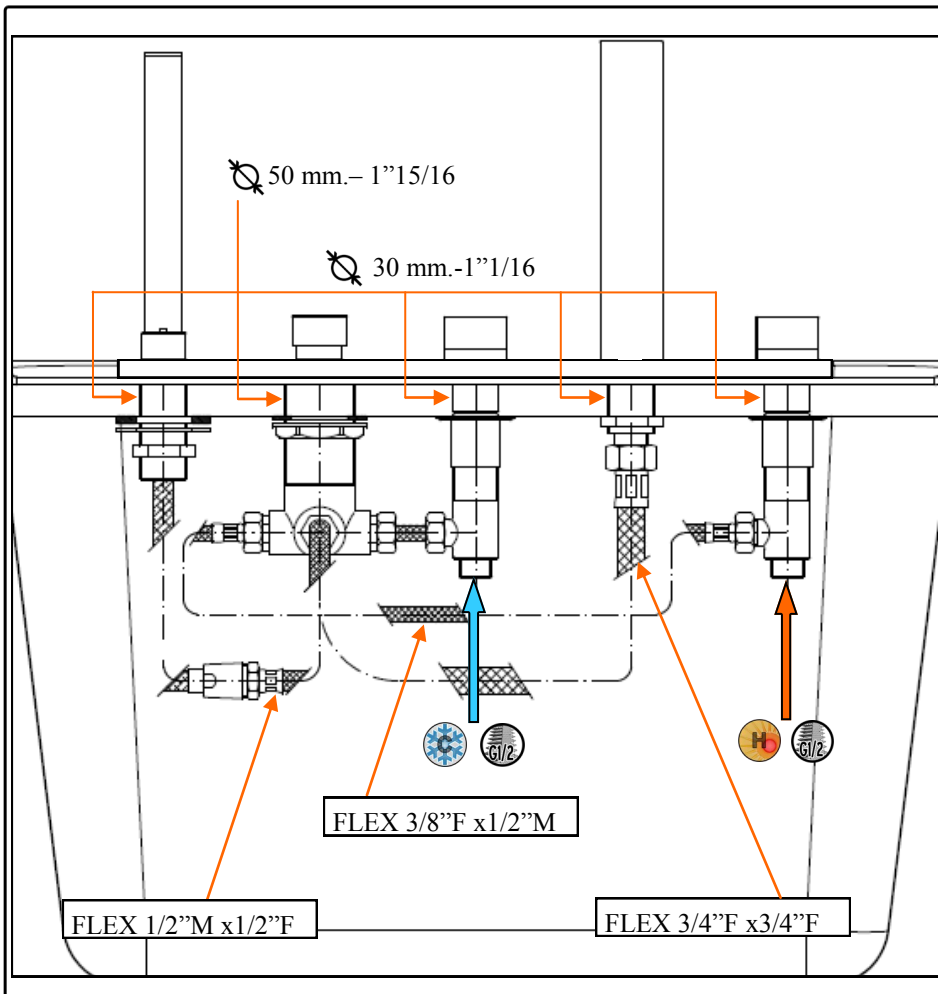

Acqua fredda
Cold water

Acqua calda
Hot water

Filettatura
Thread

Utenze varie
Outlets

legenda / explanation