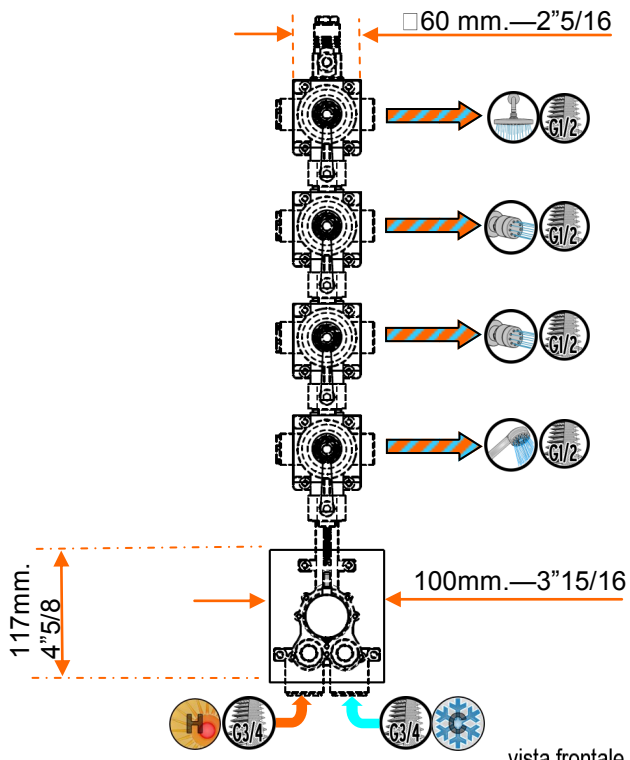

Scheda Tecnica / Technical Sheet

ZUCCHETTI.
www.zucchettidesign.it

ZB2097 (+R99793)
codice / code

BELLAGIO
collezione / collection

Termostatico doccia incasso da 3/4"
3/4" Built-in thermostatic shower mixer
descrizione / description