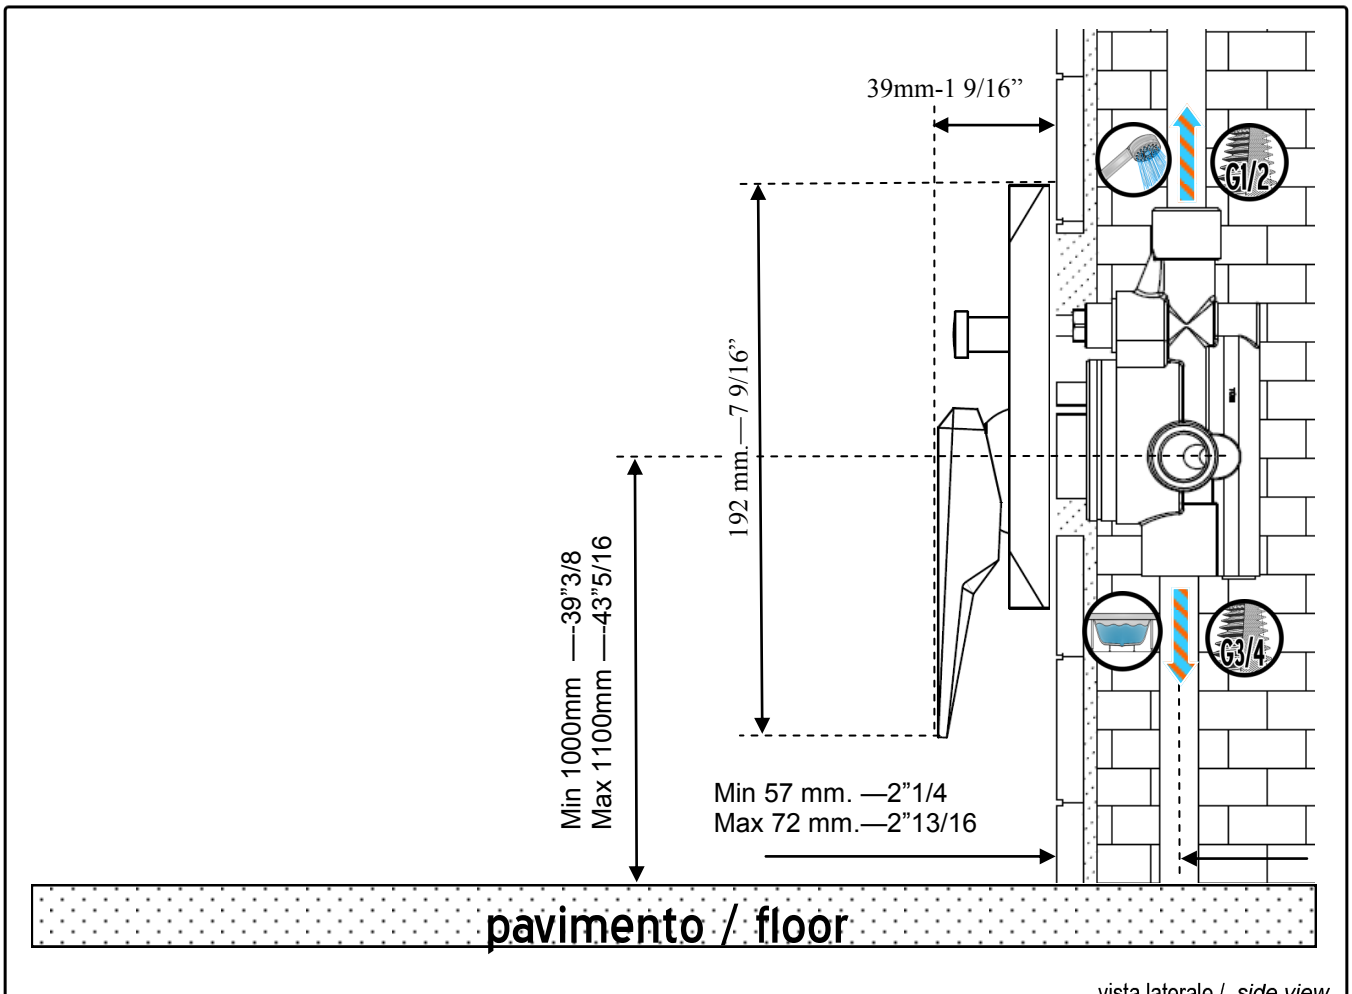

Acqua fredda
Cold water

Acqua calda
Hot water

Filettatura
Thread

Utensili varie
Outlets

legenda / explanation

1.