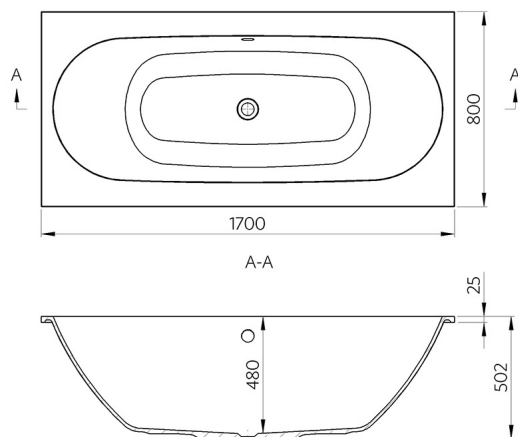

# ANITA 1700

Item number 600080171003

**Design:** Contemporary  
**Category:** Bathtubs  
**Segment:** Standard  
**Dimensions:** L: 1700 W: 800

The beauty of precision.