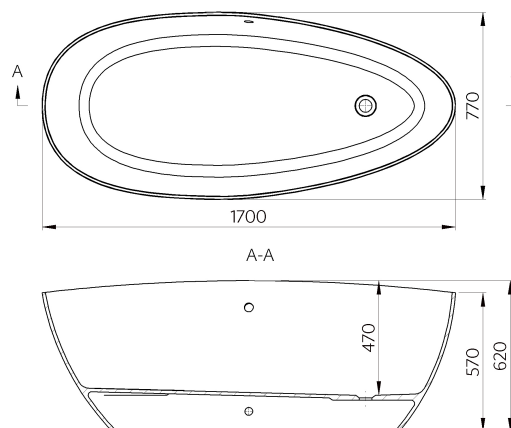

RITA XL 1700

Item number 601180172103

Design: Modern
Category: Bathtubs
Segment: Premium
Dimensions: L: 1700 W: 700 H: 620

Colors

Top solid white 33

White 03

Other technical data:

Weight: 97.50
Pallet quantity: 1

Product in other sizes:

	L:	W:
RITA 1570	1570	700

The beauty of precision.