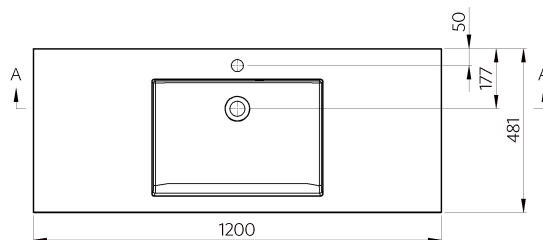

LAURA 1200C

Item number 601062121103

Design: Modern Slim
Category: Washbasins
Segment: Medium
Dimensions: L: 1200 W: 481

Colors

White 03

Other technical data:

Weight: 19.00
Overflow: 1
Pallet quantity: 18

Product in other sizes:

	L:	W:	H:
LAURA 600C	600	481	
LAURA 700C	700	481	
LAURA 900C	900	481	
LAURA 1200D	1200	481	
LAURA 1800D	1802	481	110

The beauty of precision.