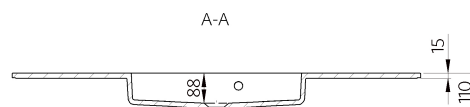

LAURA 1200C

Item number 601062121103

Design: Modern Slim
Category: Washbasins
Segment: Medium
Dimensions: L: 1200 W: 481

Colors

White 03

Other technical data:

Weight: 19.00
Overflow: 1
Pallet quantity: 18

Product in other sizes:

	L:	W:	H:
LAURA 600C	600	481	
LAURA 700C	700	481	
LAURA 900C	900	481	
LAURA 1200D	1200	481	
LAURA 1800D	1802	481	110

The beauty of precision.