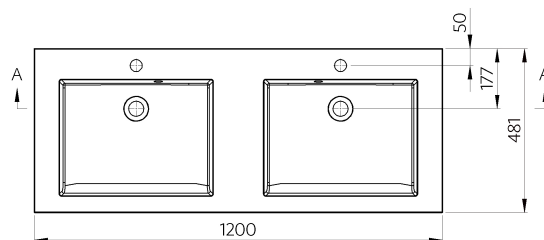

LAURA 1200D

Item number 601062124203

Design: Modern Slim
Category: Washbasins
Segment: Medium
Dimensions: L: 1200 W: 481

Colors

White 03

Other technical data:

Weight: 20.00
Overflow: 1
Pallet quantity: 18

Product in other sizes:

	L:	W:	H:
LAURA 600C	600	481	
LAURA 700C	700	481	
LAURA 900C	900	481	
LAURA 1200C	1200	481	
LAURA 1800D	1802	481	110

The beauty of precision.