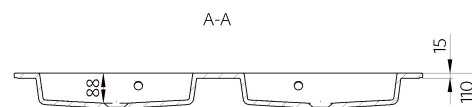

LAURA 1200D

Item number 601062124203

Design: Modern Slim
Category: Washbasins
Segment: Medium
Dimensions: L: 1200 W: 481

Colors

White 03

Other technical data:

Weight: 20.00
Overflow: 1
Pallet quantity: 18

Product in other sizes:

	L:	W:	H:
LAURA 600C	600	481	
LAURA 700C	700	481	
LAURA 900C	900	481	
LAURA 1200C	1200	481	
LAURA 1800D	1802	481	110

The beauty of precision.