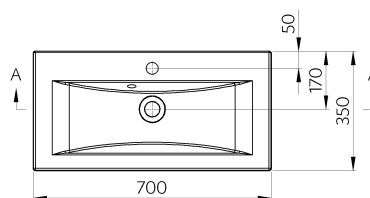

# ELINA 700C

Item number 601022071103

**Design:** Contemporary  
**Category:** Washbasins  
**Segment:** Standard  
**Dimensions:** L: 700 W: 350

## Other technical data:

**Weight:** 9.00  
**Overflow:** 1  
**Pallet quantity:** 25

## Product in other sizes:

	L:	W:
ELINA 1050C	1050	350

The beauty of precision.