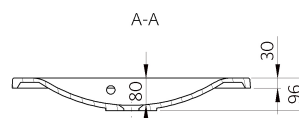

# ELINA 700C

Item number 601022071103

**Design:** Contemporary  
**Category:** Washbasins  
**Segment:** Standard  
**Dimensions:** L: 700 W: 350

## Other technical data:

**Weight:** 9.00  
**Overflow:** 1  
**Pallet quantity:** 25

## Product in other sizes:

	L:	W:
ELINA 1050C	1050	350

The beauty of precision.