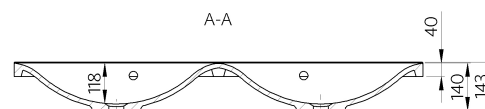

LUCIA 1500D

Item number 601050154203

Design: Contemporary
Category: Washbasins
Segment: Medium
Dimensions: L: 1500 W: 480

Colors

White 03

Other technical data:

Weight: 29.00
Overflow: 1
Pallet quantity: 12

Product in other sizes:

	L:	W:
LUCIA 600C	600	480
LUCIA 900R	900	480
LUCIA 900L	900	480
LUCIA 1000C	1000	480
LUCIA 1200C	1200	480

The beauty of precision.