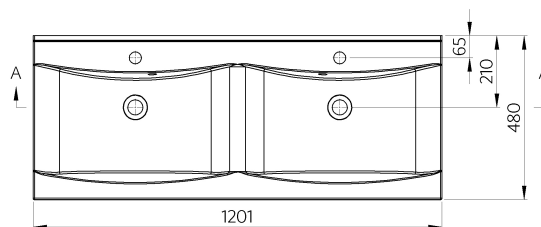

LUCIA 1500D

Item number 601050154203

Design: Contemporary
Category: Washbasins
Segment: Medium
Dimensions: L: 1500 W: 480

Colors

White 03

Other technical data:

Weight: 29.00
Overflow: 1
Pallet quantity: 12

Product in other sizes:

	L:	W:
LUCIA 600C	600	480
LUCIA 900R	900	480
LUCIA 900L	900	480
LUCIA 1000C	1000	480
LUCIA 1200C	1200	480

The beauty of precision.