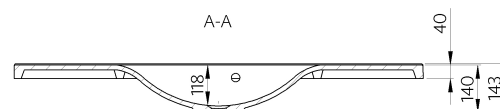

LUCIA 1200C

Item number 601050121103

Design: Contemporary
Category: Washbasins
Segment: Medium
Dimensions: L: 1200 W: 480

Colors

White 03

Other technical data:

Weight: 22.00
Overflow: 1
Pallet quantity: 16

Product in other sizes:

	L:	W:
LUCIA 600C	600	480
LUCIA 900R	900	480
LUCIA 900L	900	480
LUCIA 1000C	1000	480
LUCIA 1500D	1500	480

The beauty of precision.