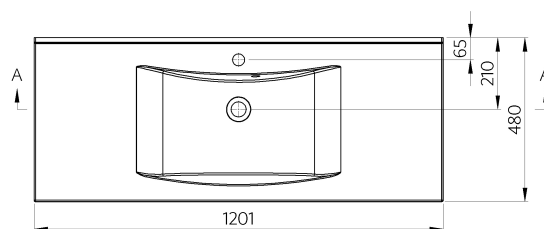

LUCIA 1200C

Item number 601050121103

Design: Contemporary
Category: Washbasins
Segment: Medium
Dimensions: L: 1200 W: 480

Colors

White 03

Other technical data:

Weight: 22.00
Overflow: 1
Pallet quantity: 16

Product in other sizes:

	L:	W:
LUCIA 600C	600	480
LUCIA 900R	900	480
LUCIA 900L	900	480
LUCIA 1000C	1000	480
LUCIA 1500D	1500	480

The beauty of precision.