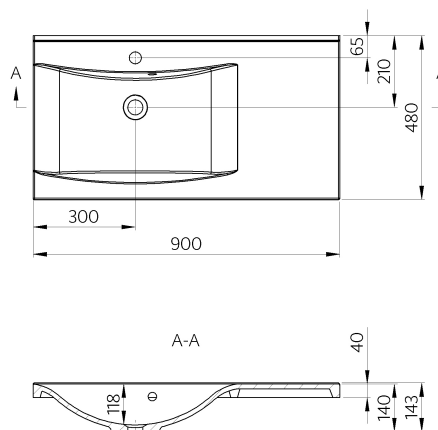

LUCIA 900L

Item number 601050093103

Design: Contemporary
Category: Washbasins
Segment: Medium
Dimensions: L: 900 W: 480

Colors

White 03

Other technical data:

Weight: 17.00
Overflow: 1
Pallet quantity: 20

Product in other sizes:

	L:	W:
LUCIA 600C	600	480
LUCIA 900R	900	480
LUCIA 1000C	1000	480
LUCIA 1200C	1200	480
LUCIA 1500D	1500	480

The beauty of precision.