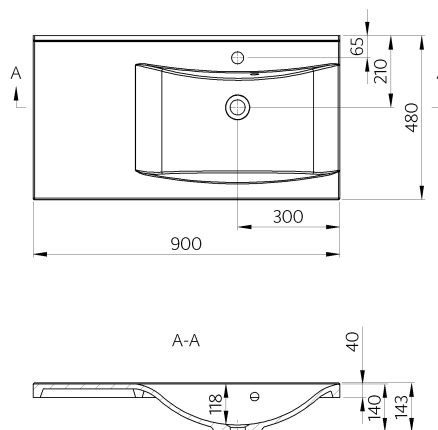

LUCIA 900R

Item number 601050092103

Design: Contemporary
Category: Washbasins
Segment: Medium
Dimensions: L: 900 W: 480

Colors

White 03

Other technical data:

Weight: 17.00
Overflow: 1
Pallet quantity: 20

Product in other sizes:

	L:	W:
LUCIA 600C	600	480
LUCIA 900L	900	480
LUCIA 1000C	1000	480
LUCIA 1200C	1200	480
LUCIA 1500D	1500	480

The beauty of precision.