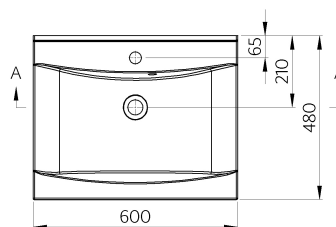

LUCIA 600C

Item number 601050061103

Design: Contemporary
Category: Washbasins
Segment: Medium
Dimensions: L: 600 W: 480

Colors

White 03

Other technical data:

Weight: 15.00
Overflow: 1
Pallet quantity: 20

Product in other sizes:

	L:	W:
LUCIA 900R	900	480
LUCIA 900L	900	480
LUCIA 1000C	1000	480
LUCIA 1200C	1200	480
LUCIA 1500D	1500	480

The beauty of precision.