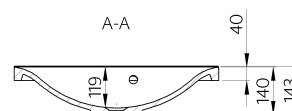

LUCIA 600C

Item number 601050061103

Design: Contemporary
Category: Washbasins
Segment: Medium
Dimensions: L: 600 W: 480

Colors

White 03

Other technical data:

Weight: 15.00
Overflow: 1
Pallet quantity: 20

Product in other sizes:

	L:	W:
LUCIA 900R	900	480
LUCIA 900L	900	480
LUCIA 1000C	1000	480
LUCIA 1200C	1200	480
LUCIA 1500D	1500	480

The beauty of precision.