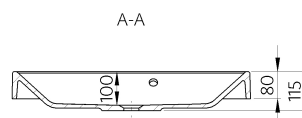

SIGNE 700C

Item number 601049071103

Design: Contemporary
Category: Washbasins
Segment: Medium
Dimensions: L: 700 W: 450

Colors

White 03

Other technical data:

Weight: 14.00
Overflow: 1
Pallet quantity: 20

Product in other sizes:

	L:	W:
SIGNE 1000C/D	1000	450

The beauty of precision.