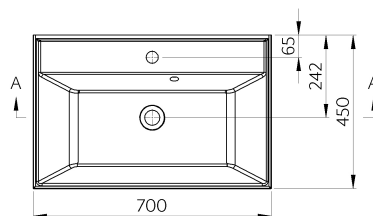

SIGNE 700C

Item number 601049071103

Design: Contemporary
Category: Washbasins
Segment: Medium
Dimensions: L: 700 W: 450

Colors

White 03

Other technical data:

Weight: 14.00
Overflow: 1
Pallet quantity: 20

Product in other sizes:

	L:	W:
SIGNE 1000C/D	1000	450

The beauty of precision.