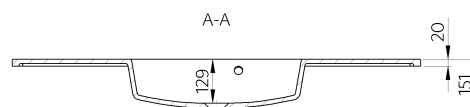

JOSEFINE SLIM 1200C

Item number 600100121103

Design: Contemporary Slim
Category: Washbasins
Segment: Medium
Dimensions: L: 1200 W: 400 H: 150

Colors

White 03

Other technical data:

Weight: 16.25
Overflow: 1
Pallet quantity: 20

Product in other sizes:

	L:	W:	H:
JOSEFINE SLIM 600C	600	400	150
JOSEFINE SLIM 700C	700	400	150
JOSEFINE SLIM 800C	800	400	150
JOSEFINE SLIM 900C	900	400	150
JOSEFINE SLIM 1200D	1200	400	150

The beauty of precision.