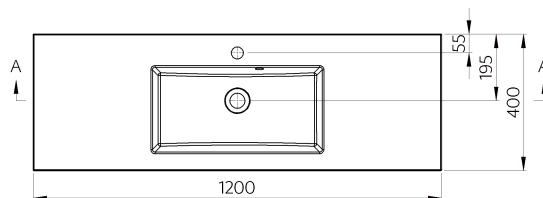

JOSEFINE SLIM 1200C

Item number 600100121103

Design: Contemporary Slim
Category: Washbasins
Segment: Medium
Dimensions: L: 1200 W: 400 H: 150

Colors

White 03

Other technical data:

Weight: 16.25
Overflow: 1
Pallet quantity: 20

Product in other sizes:

	L:	W:	H:
JOSEFINE SLIM 600C	600	400	150
JOSEFINE SLIM 700C	700	400	150
JOSEFINE SLIM 800C	800	400	150
JOSEFINE SLIM 900C	900	400	150
JOSEFINE SLIM 1200D	1200	400	150

The beauty of precision.