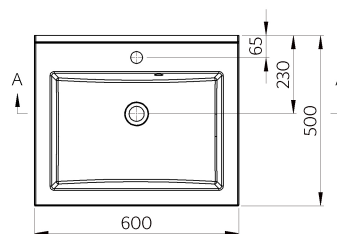

JOSEFINE 600C

Item number 601030061103

Design: Contemporary
Category: Washbasins
Segment: Medium
Dimensions: L: 600 W: 500

Colors

White 03

Other technical data:

Weight: 15.00
Overflow: 1
Pallet quantity: 19

Product in other sizes:

	L:	W:
JOSEFINE 750C	750	500
JOSEFINE 900C	900	500

The beauty of precision.