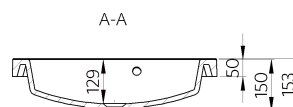

JOSEFINE 600C

Item number 601030061103

Design: Contemporary
Category: Washbasins
Segment: Medium
Dimensions: L: 600 W: 500

Colors

White 03

Other technical data:

Weight: 15.00
Overflow: 1
Pallet quantity: 19

Product in other sizes:

	L:	W:
JOSEFINE 750C	750	500
JOSEFINE 900C	900	500

The beauty of precision.