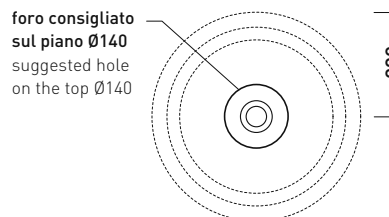

BN46A Bonola 46

Basin 46 cm - countertop or suitable for pedestal

• without overflow

Complements: **BONOLA pedestal** (BN50C)
FORTY6 shelf (F6BN)
Struttura FILO 60 / 75 (FI60SV - FI75SV - FI75SC)
Furniture CUBIKA - depth. 50
DENVER furniture (DV103M)
Line taps basin: ONE - NOKÉ - SI - FOLD - X1 - STIL
Line accessories: TWO - HOOP - FOLD

Technical accessories: **Chrome siphon (SIFL/CR) - Telescopic chrome siphon (SIFL066)**
Stop & Go drain (PLSG)
CERAMIC Stop & Go drain (PLCE)
Chrome waste with automatic integrated overflow (PLTPCR)
Waste with automatic integrated overflow and ceramic cover (PLTPCE)
Two piece set chrome tap filters (RF026)

Package dim. 53 x 17,5 x 49 cm | Weight 12,5 kg | Pz. Pallet n° 28

CE UNI EN 14688 - CL00 Dop-No14688

vista zenitale / zenital view

vista zenitale / zenital view

vista frontale / frontal view

sezione longitudinale / section

sizes in mm

Please consider a 2% tolerance on indicated measurements