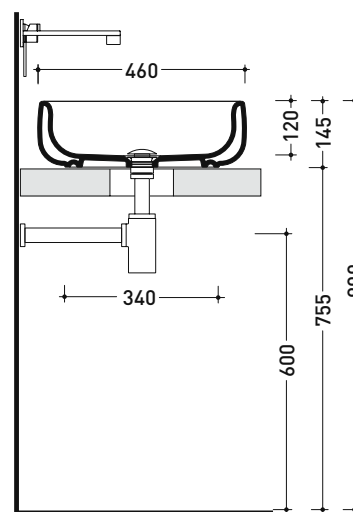

BN46A Bonola 46

Basin 46 cm - countertop or suitable for pedestal

• without overflow

Complements: **BONOLA pedestal** (BN50C)
FORTY6 shelf (F6BN)
Struttura FILO 60 / 75 (FI60SV - FI75SV - FI75SC)
Furniture CUBIKA - depth. 50
DENVER furniture (DV103M)
Line taps basin: ONE - NOKÉ - SI - FOLD - X1 - STIL
Line accessories: TWO - HOOP - FOLD

Package dim. 53 x 17,5 x 49 cm | Weight 12,5 kg | Pz. Pallet n° 28

CE UNI EN 14688 - CL00 Dop-No14688

vista zenitale / zenital view

vista zenitale / zenital view

vista frontale / frontal view

sezione longitudinale / section

sizes in mm

Please consider a 2% tolerance on indicated measurements