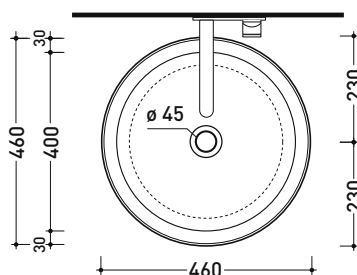

BN46A Bonola 46

Basin 46 cm - countertop or suitable for pedestal

• without overflow

Complements: **BONOLA pedestal** (BN50C)
FORTY6 shelf (F6BN)
Struttura FILO 60 / 75 (FI60SV - FI75SV - FI75SC)
Furniture CUBIKA - depth. 50
DENVER furniture (DV103M)
Line taps basin: ONE - NOKÉ - SI - FOLD - X1 - STIL
Line accessories: TWO - HOOP - FOLD

Package dim. 53 x 17,5 x 49 cm | Weight 12,5 kg | Pz. Pallet n° 28

CE UNI EN 14688 - CL00 Dop-No14688

vista zenitale / zenital view

vista zenitale / zenital view

vista frontale / frontal view

sezione longitudinale / section

sizes in mm

Please consider a 2% tolerance on indicated measurements