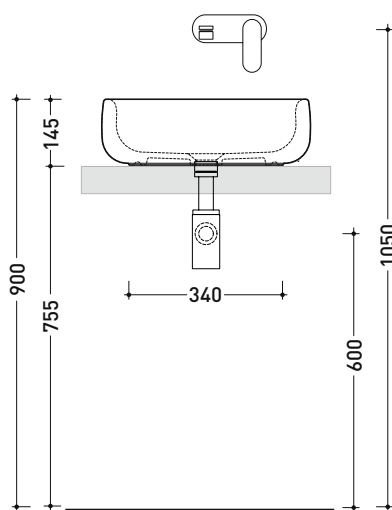

BN46A Bonola 46

Basin 46 cm - countertop or suitable for pedestal

• without overflow

Complements: **BONOLA pedestal** (BN50C)
FORTY6 shelf (F6BN)
Struttura FILO 60 / 75 (FI60SV - FI75SV - FI75SC)
Furniture CUBIKA - depth. 50
DENVER furniture (DV103M)
Line taps basin: ONE - NOKÉ - SI - FOLD - X1 - STIL
Line accessories: TWO - HOOP - FOLD

Package dim. 53 x 17,5 x 49 cm | Weight 12,5 kg | Pz. Pallet n° 28

CE UNI EN 14688 - CL00 Dop-No14688

vista zenitale / zenital view

vista zenitale / zenital view

vista frontale / frontal view

sezione longitudinale / section

sizes in mm

Please consider a 2% tolerance on indicated measurements