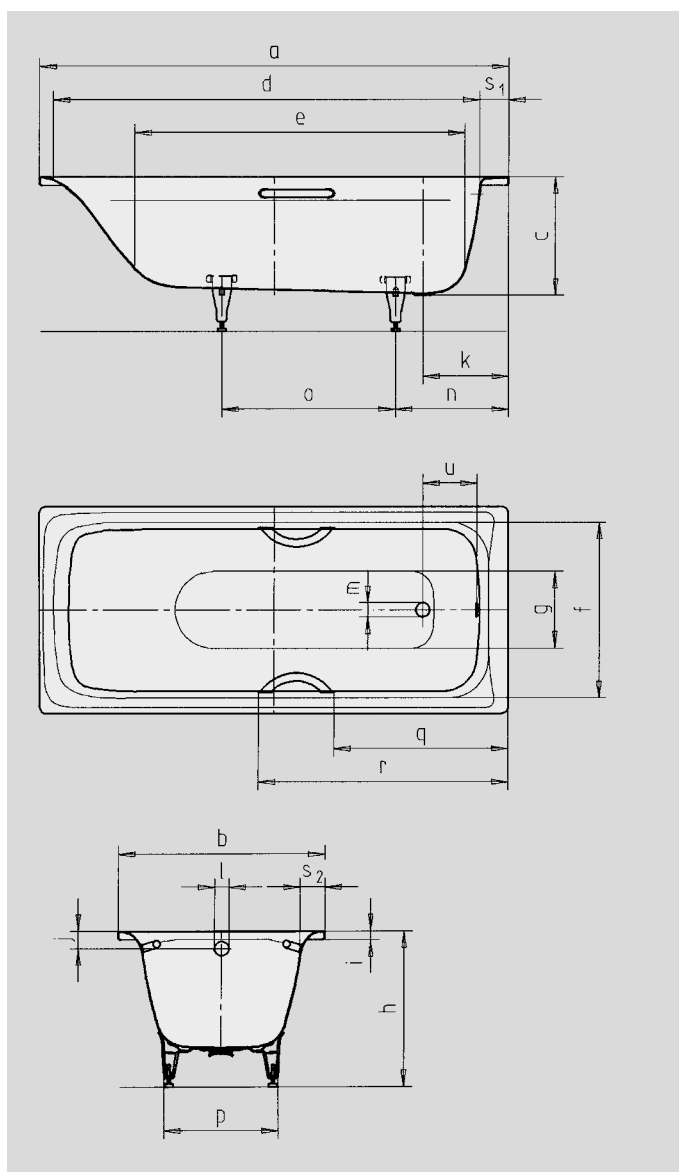

SANILUX SANILUX STAR

- especially comfortable thanks to rounded area for neck
- one-seater bath with waste at foot end
- classic four-cornered model
- made of Kaldewei steel enamel 3,5 mm
- also available with grips/handles

Similar illustration

Model No.		342 / 343
External length	a	1700 mm
External width	b	750 mm
Depth	c	430 mm
Internal length (top)	d	1545 mm
Internal length (bottom)	e	1150 mm
Internal width (top)	f	585 mm
Internal width (bottom)	g	328 mm
Height with feet	h	535-555 mm
Height of rim	i	32 mm
Distance top edge to centre of overflow hole	j	63 mm
Distance bath edge to centre of drain hole	k	310 mm
Diameter of overflow hole	l	52 mm
Diameter of drain hole	m	52 mm
Distance foot end of bath edge to centre of foot	n	410 mm
Distance between the feet	o	630 mm
Max. width of feet	p	430 mm
Distance bath edge (foot end) to where grip/handle starts (Mod. 343)	q	632 mm
Distance bath edge (foot end) to where grip/handle ends (Mod. 343)	r	905 mm
Width of rim (foot end; lengthwise)	S ₁ ; S ₂	100; 58 mm
Distance between centre holes	u	200 mm
Water volume** in litres		124
Weight of the enamelled bath in kg		49
Anti-slip		Ø 288 mm
Full anti-slip		600 x 220 mm

Subject to technical alterations, tolerances and errors. Similar illustration.
** 70 litres displacement on average.

KALDEWEI