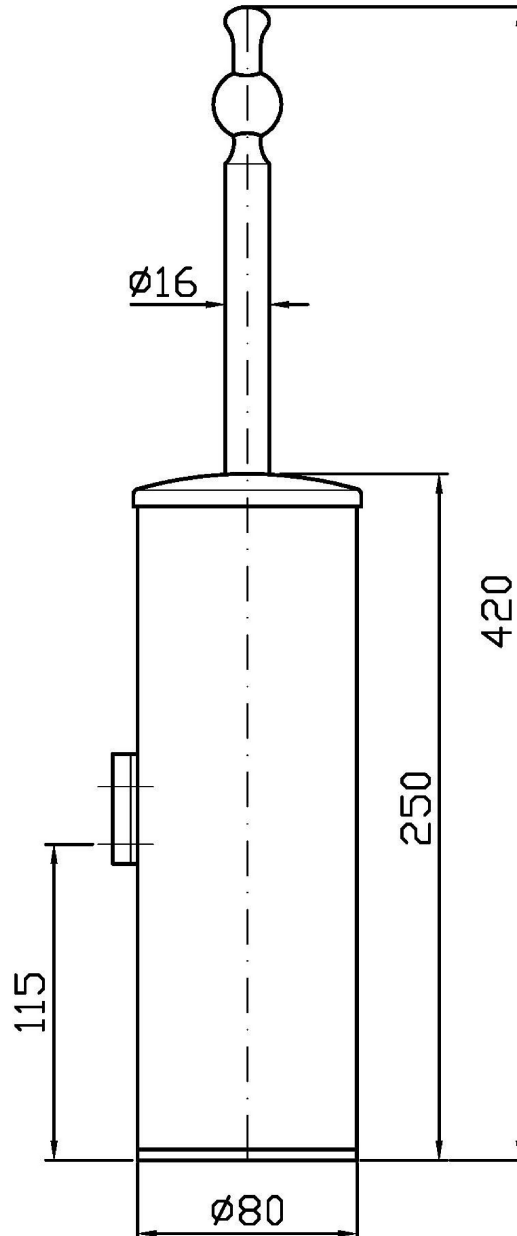

## DELFI

ZAC255

Porta scopino. / WC brush set, free standing.

Porta scopino free standing. Possibilità di attacco a muro.

WC brush set, free standing. Fixing kit for wall mounting included.

## DELFI

ZAC255

Disegno Complessivo / Overall Drawing

### Pesi e Misure / Weights and Sizes

Peso ( Kg ) Weight ( lb )	2,10 ( Kg )	4,63 ( lb )
Volume test ( dc3 ) - ( in3 )	5,18 ( dc3 )	316,10 ( in3 )
h ( mm ) - ( in )	105,00 ( mm )	4,13 ( in )
L1 ( mm ) - ( in )	105,00 ( mm )	4,13 ( in )
L2 ( mm ) - ( in )	470,00 ( mm )	18,50 ( in )