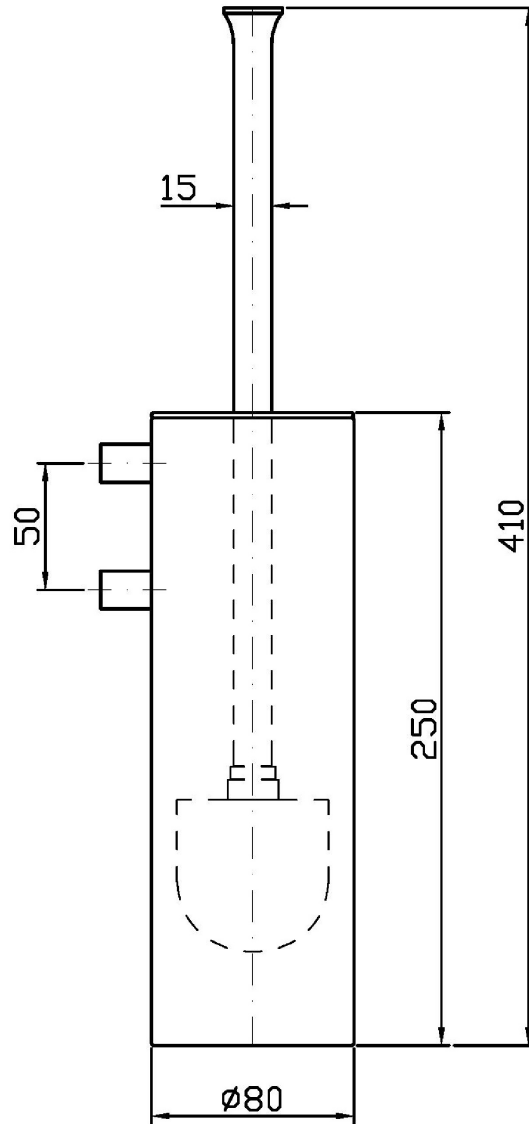

BELLAGIO

ZAC556

Disegno Complessivo / Overall Drawing

Note / Notes

BELLAGIO

ZAC556**Pesi e Misure / Weights and Sizes**

Peso (Kg) Weight (lb)	1,22 (Kg)	2,69 (lb)
Volume test (dc3) - (in3)	5,19 (dc3)	316,71 (in3)
h (mm) - (in)	105,00 (mm)	4,13 (in)
L1 (mm) - (in)	95,00 (mm)	3,74 (in)
L2 (mm) - (in)	520,00 (mm)	20,47 (in)