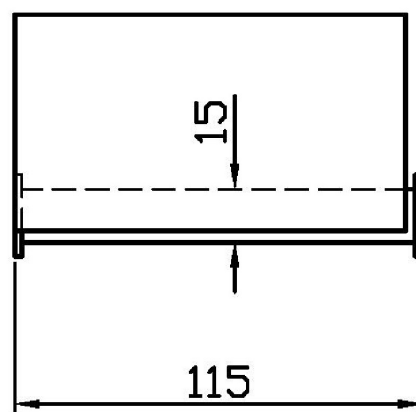

BELLAGIO

ZAC531

Porta rotolo con coperchio. / Toilet-paper holder with cover.

Porta rotolo con coperchio.

Toilet-paper holder with cover.

Finiture / Finishes

					
Cromo / Chrome	C8 Nickel Lucido / Polished Nickel	C40 Oro / Gold	C41 Oro spazzolato / Brushed Gold	P21 PVD brushed chocolate / PVD brushed chocolate	P31 Brushed PVD British gold / Brushed PVD British gold

BELLAGIO

ZAC531

Disegno Complessivo / Overall Drawing

Note / Notes

BELLAGIO

ZAC531**Pesi e Misure / Weights and Sizes**

Peso (Kg) Weight (lb)	0,50 (Kg)	1,10 (lb)
Volume test (dc3) - (in3)	4,25 (dc3)	259,35 (in3)
h (mm) - (in)	120,00 (mm)	4,72 (in)
L1 (mm) - (in)	165,00 (mm)	6,50 (in)
L2 (mm) - (in)	215,00 (mm)	8,46 (in)