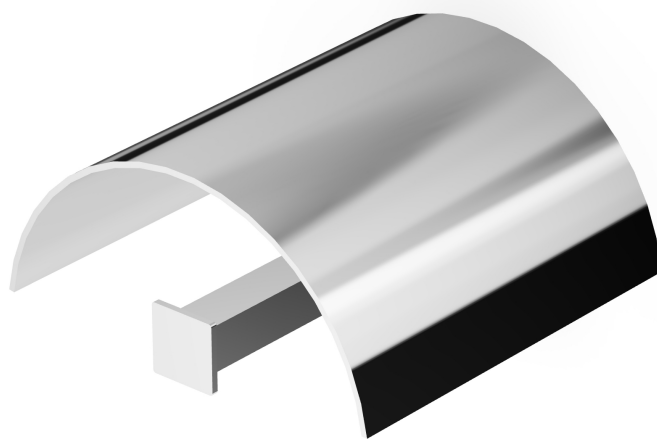

BELLAGIO

ZAC531

Porta rotolo con coperchio. / Toilet-paper holder with cover.

Porta rotolo con coperchio.

Toilet-paper holder with cover.

Finiture / Finishes

					
Cromo / Chrome	C8 Nickel Lucido / Polished Nickel	C40 Oro / Gold	C41 Oro spazzolato / Brushed Gold	P21 PVD brushed chocolate / PVD brushed chocolate	P31 Brushed PVD British gold / Brushed PVD British gold

BELLAGIO

ZAC531

Disegno Complessivo / Overall Drawing

Note / Notes

BELLAGIO

ZAC531**Pesi e Misure / Weights and Sizes**

Peso (Kg) Weight (lb)	0,50 (Kg)	1,10 (lb)
Volume test (dc3) - (in3)	4,25 (dc3)	259,35 (in3)
h (mm) - (in)	120,00 (mm)	4,72 (in)
L1 (mm) - (in)	165,00 (mm)	6,50 (in)
L2 (mm) - (in)	215,00 (mm)	8,46 (in)