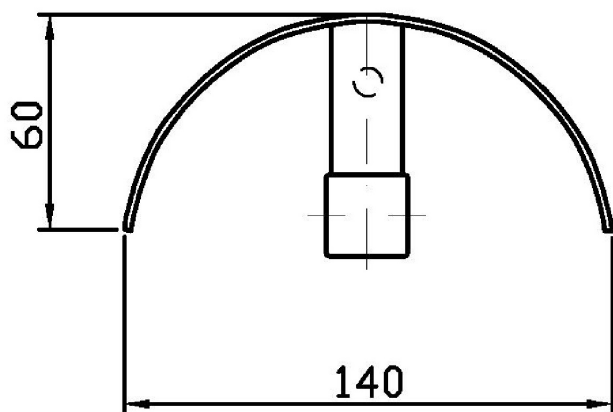

BELLAGIO

ZAC531

Porta rotolo con coperchio. / Toilet-paper holder with cover.

Porta rotolo con coperchio.

Toilet-paper holder with cover.

Finiture / Finishes

					
Cromo / Chrome	C8 Nickel Lucido / Polished Nickel	C40 Oro / Gold	C41 Oro spazzolato / Brushed Gold	P21 PVD brushed chocolate / PVD brushed chocolate	P31 Brushed PVD British gold / Brushed PVD British gold

BELLAGIO

ZAC531

Disegno Complessivo / Overall Drawing

Note / Notes

BELLAGIO

ZAC531**Pesi e Misure / Weights and Sizes**

Peso (Kg) Weight (lb)	0,50 (Kg)	1,10 (lb)
Volume test (dc3) - (in3)	4,25 (dc3)	259,35 (in3)
h (mm) - (in)	120,00 (mm)	4,72 (in)
L1 (mm) - (in)	165,00 (mm)	6,50 (in)
L2 (mm) - (in)	215,00 (mm)	8,46 (in)