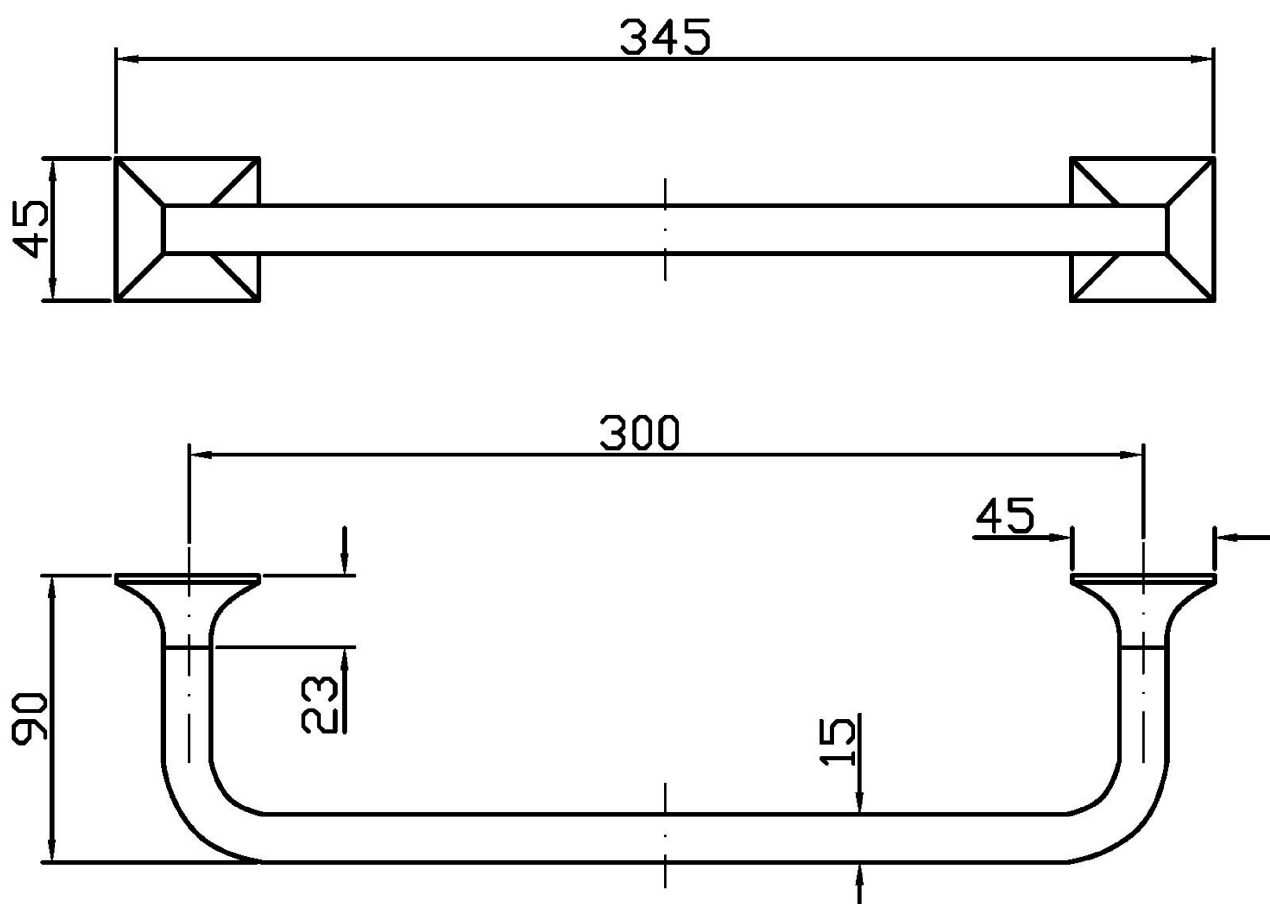

Marchio / Brand ZUCCHETTI

Classe / Class ACC

BELLAGIO

ZAC520

Porta salviette. / Towel holder.

Porta salviette L. 300 mm.

Towel holder length 300 mm.

Finiture / Finishes

Disegno Complessivo / Overall Drawing

Note / Notes

BELLAGIO

ZAC520

Pesi e Misure / Weights and Sizes

Peso (Kg) Weight (lb)	0,49 (Kg)	1,08 (lb)
Volume test (dc3) - (in3)	3,35 (dc3)	204,43 (in3)
h (mm) - (in)	55,00 (mm)	2,17 (in)
L1 (mm) - (in)	115,00 (mm)	4,53 (in)
L2 (mm) - (in)	530,00 (mm)	20,87 (in)