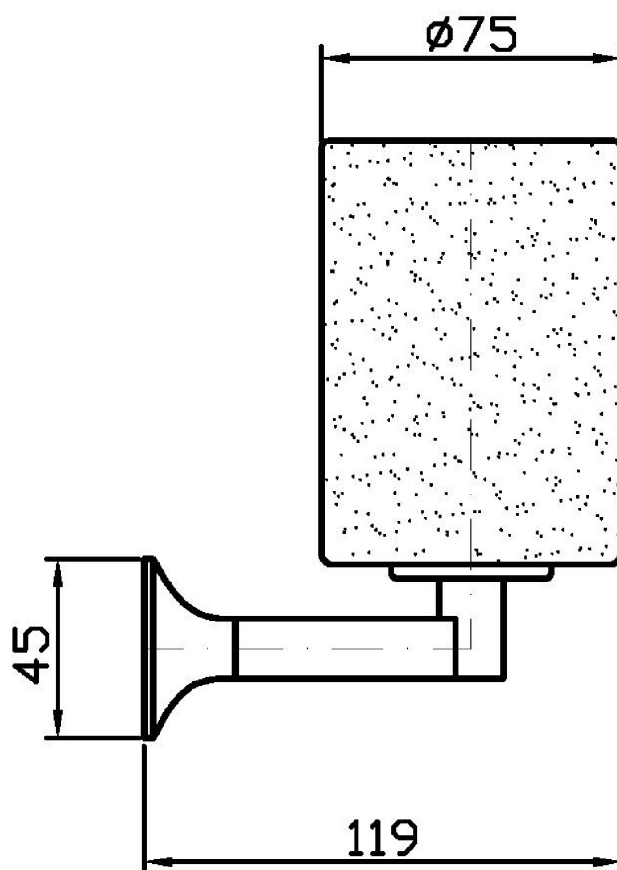

## BELLAGIO

ZAC513

Porta bicchiere a muro. / Wall tumbler holder.

Porta bicchiere a muro, con bicchiere in ceramica bianca.

Ceramic wall tumbler holder.

## BELLAGIO

ZAC513

Disegno Complessivo / Overall Drawing

Note / Notes

## BELLAGIO

**ZAC513****Pesi e Misure / Weights and Sizes**

Peso ( Kg ) Weight ( lb )	0,67 ( Kg )	1,48 ( lb )
Volume test ( dc3 ) - ( in3 )	4,25 ( dc3 )	259,35 ( in3 )
h ( mm ) - ( in )	120,00 ( mm )	4,72 ( in )
L1 ( mm ) - ( in )	165,00 ( mm )	6,50 ( in )
L2 ( mm ) - ( in )	215,00 ( mm )	8,46 ( in )