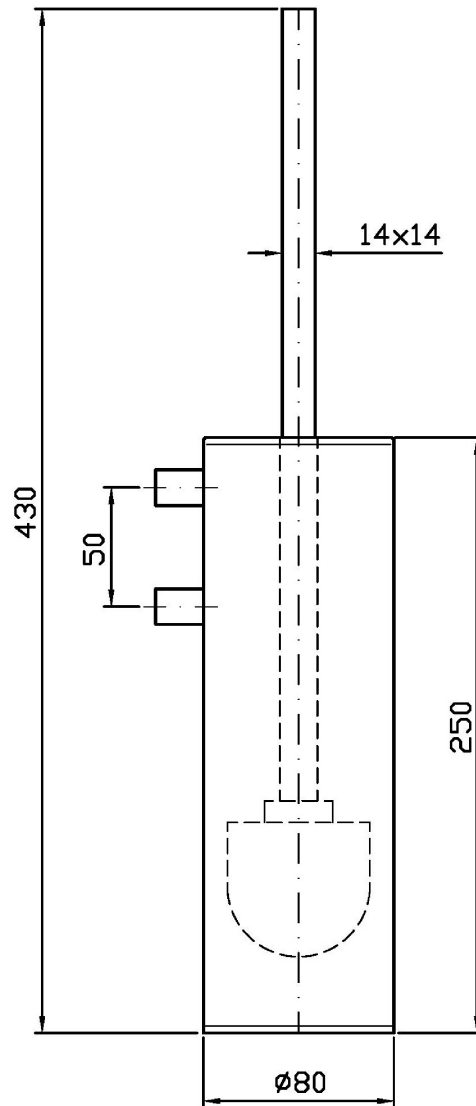

## AGUABLU

ZAC456

Porta scopino a muro. / WC brush set, wall mounted.

Porta scopino a muro.

WC brush set, wall mounted.

## AGUABLU

ZAC456

Disegno Complessivo / Overall Drawing

Note / Notes

## AGUABLU

**ZAC456****Pesi e Misure / Weights and Sizes**

Peso ( Kg ) Weight ( lb )	1,14 ( Kg )	2,52 ( lb )
Volume test ( dc3 ) - ( in3 )	5,19 ( dc3 )	316,71 ( in3 )
h ( mm ) - ( in )	105,00 ( mm )	4,13 ( in )
L1 ( mm ) - ( in )	95,00 ( mm )	3,74 ( in )
L2 ( mm ) - ( in )	520,00 ( mm )	20,47 ( in )