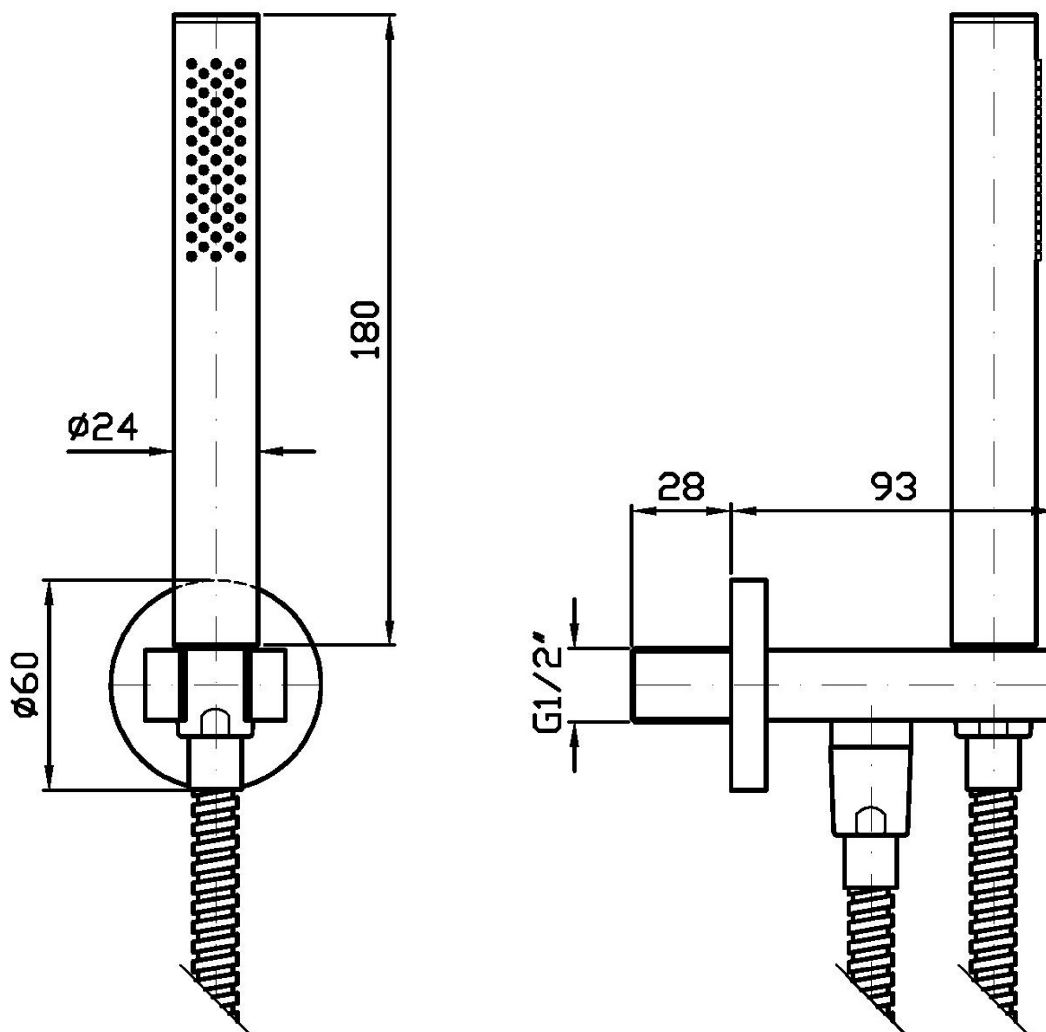

SHOWER

Z94022

Completo doccia. / Handshower set.

Completo doccia composto da appendidoccia duplex, doccetta Z94177 in ottone e flessibile.
Water Saving - portata d'acqua uguale o inferiore a 9 l/min.

Handshower set with wall-mounted shower support, brass handshower Z94177 and shower hose.
Water Saving - water flow rate of 9 l/min or less.

Finiture / Finishes

 Cromo / Chrome

 C8
Nickel Lucido / Polished Nickel

SHOWER

Z94022

Disegno Complessivo / Overall Drawing

Note / Notes

SHOWER

Z94022

Portate / Flowrates (lt/min)

PRESSIONE PRESSURE	1 BAR	2 BAR	3 BAR	4 BAR	5 BAR
P1 DOCCETTA HANDSHOWER	6,2	8	8,3	8,7	9
P2					
P3					
P4					
P5					

SHOWER

Z94022

Pesi e Misure / Weights and Sizes

Peso (Kg) Weight (lb)	1,28 (Kg)	2,83 (lb)
Volume test (dc3) - (in3)	7,50 (dc3)	457,68 (in3)
h (mm) - (in)	90,00 (mm)	3,54 (in)
L1 (mm) - (in)	250,00 (mm)	9,84 (in)
L2 (mm) - (in)	333,00 (mm)	13,11 (in)