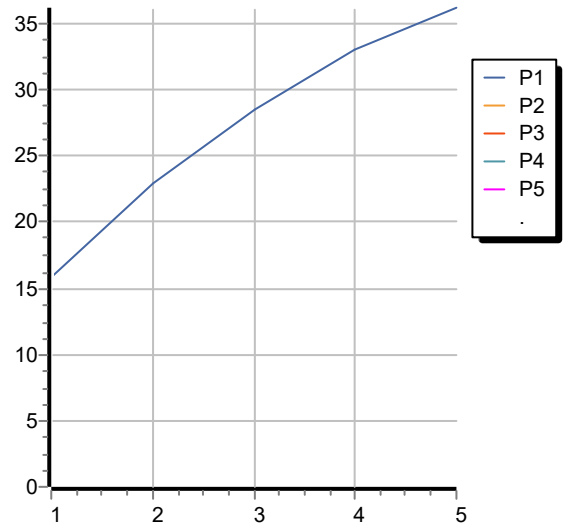

170x170 mm stainless steel, built-in multifunction shower head, with white led light and transformer, polished or brushed. To be combined with a switch. Minimum flow rate requested 5 lt/min.

Finiture / Finishes

SHOWER

Z94155

Disegno Complessivo / Overall Drawing

Note / Notes

SHOWER

Z94155

Portate / Flowrates (lt/min)

PRESSIONE PRESSURE	1 BAR	2 BAR	3 BAR	4 BAR	5 BAR
SOFFIONE SHOWER HEAD P1	15,9	23	28,5	33	36,2
P2					
P3					
P4					
P5					

SHOWER

Z94155

Pesi e Misure / Weights and Sizes

Peso (Kg) Weight (lb)	1,28 (Kg)	2,82 (lb)
Volume test (dc3) - (in3)	7,09 (dc3)	432,66 (in3)
h (mm) - (in)	105,00 (mm)	4,13 (in)
L1 (mm) - (in)	250,00 (mm)	9,84 (in)
L2 (mm) - (in)	270,00 (mm)	10,63 (in)