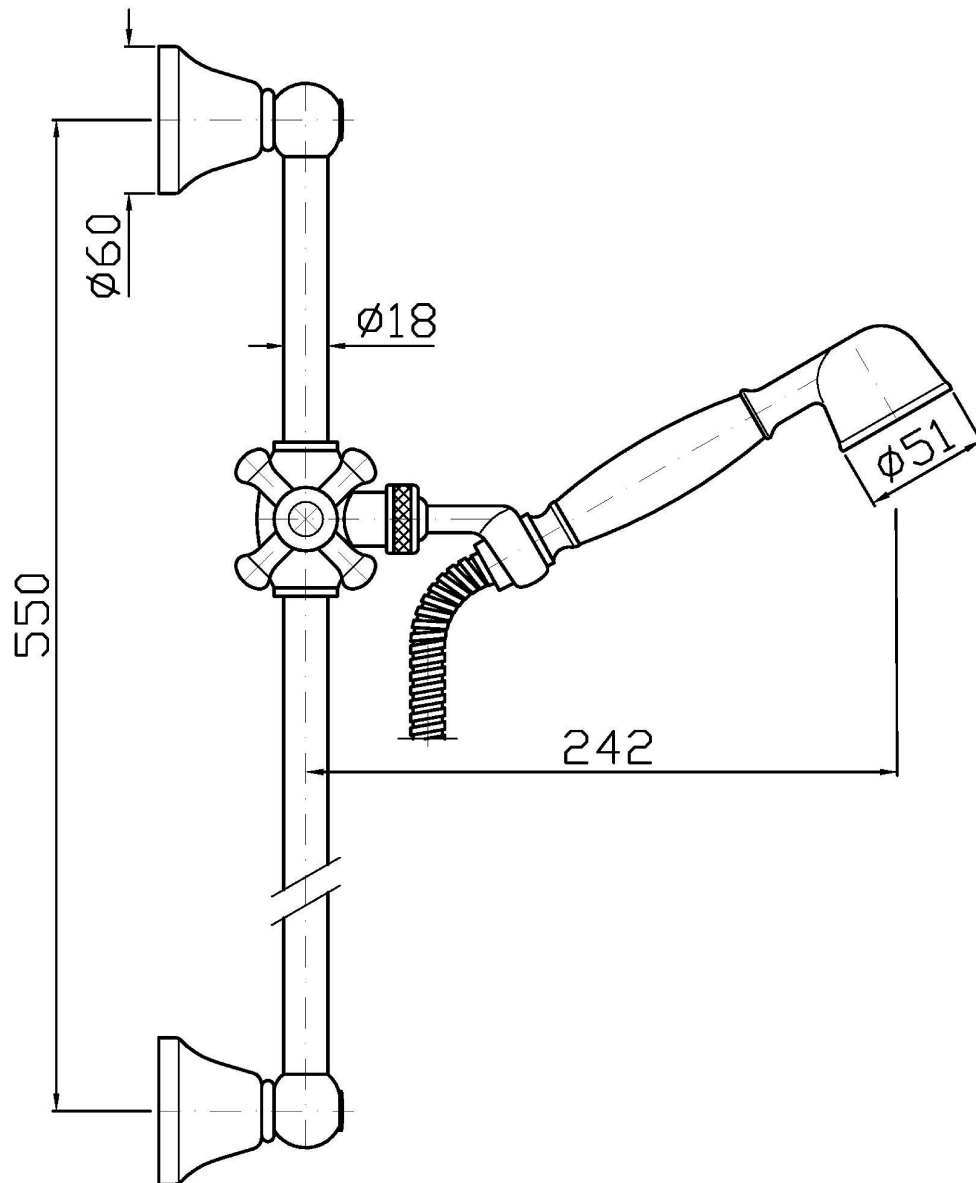

## SHOWER

**Z92485**

Completo asta murale. / Complete slide rail.

Completo asta murale con barra da 550 mm, doccia a getto fisso Z9472P.C, flessibile da 1500 mm.  
Water Saving - portata d'acqua uguale o inferiore a 9 l/min.

Complete slide rail lenght 550 mm, adjustable bracket with simple jet handshower Z9472P.C, 1500 mm flexible hose .  
Water Saving - water flow rate of 9 l/min or less.

## SHOWER

Z92485

Disegno Complessivo / Overall Drawing

## SHOWER

Z92485

Pesi e Misure / Weights and Sizes

Peso ( Kg ) Weight ( lb )	1,95 ( Kg )	4,30 ( lb )
Volume test ( dc3 ) - ( in3 )	9,97 ( dc3 )	608,41 ( in3 )
h ( mm ) - ( in )	105,00 ( mm )	4,13 ( in )
L1 ( mm ) - ( in )	130,00 ( mm )	5,12 ( in )
L2 ( mm ) - ( in )	730,00 ( mm )	28,74 ( in )