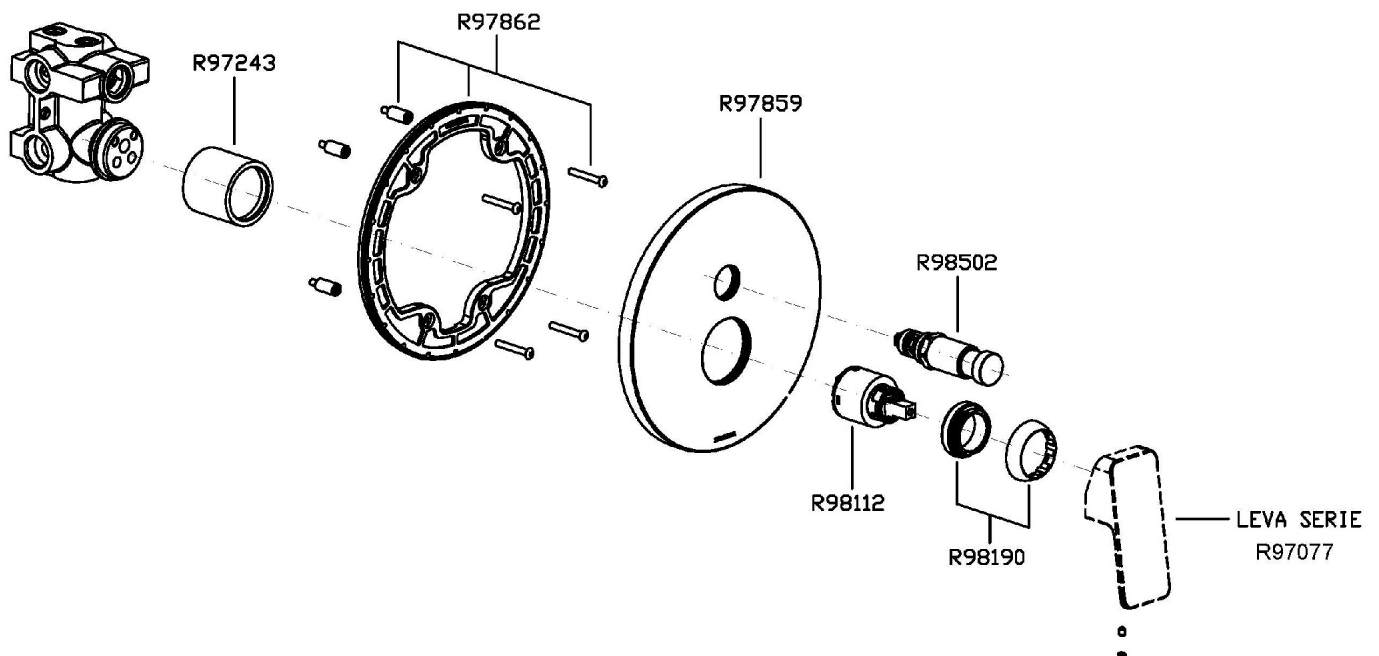

Built-in single lever bath shower mixer with diverter, for Zetasystem (R97800) universal built-in body.

R97800

Zetasystem - Corpo incasso universale /
Zetasystem - universal built-in body

Finiture / Finishes

JINGLE

ZIN096

Disegno Complessivo / Overall Drawing

JINGLE

ZIN096

Esplosi / Exploded

JINGLE

ZIN096

Portate / Flowrates (lt/min)

PRESSIONE PRESSURE	1 BAR	2 BAR	3 BAR	4 BAR	5 BAR
USCITA PRIMARIA PRIMARY OUTLET <i>P1</i>	12	17	22	25	28
USCITA SECONDARIA SECONDARY OUTLET <i>P2</i>	11	16	21	24	27
<i>P3</i>					
<i>P4</i>					
<i>P5</i>					

JINGLE

ZIN096

Pesi e Misure / Weights and Sizes

Peso (Kg) Weight (lb)	3,37 (Kg)	7,43 (lb)
Volume test (dc3) - (in3)	7,50 (dc3)	457,68 (in3)
h (mm) - (in)	90,00 (mm)	3,54 (in)
L1 (mm) - (in)	250,00 (mm)	9,84 (in)
L2 (mm) - (in)	333,00 (mm)	13,11 (in)