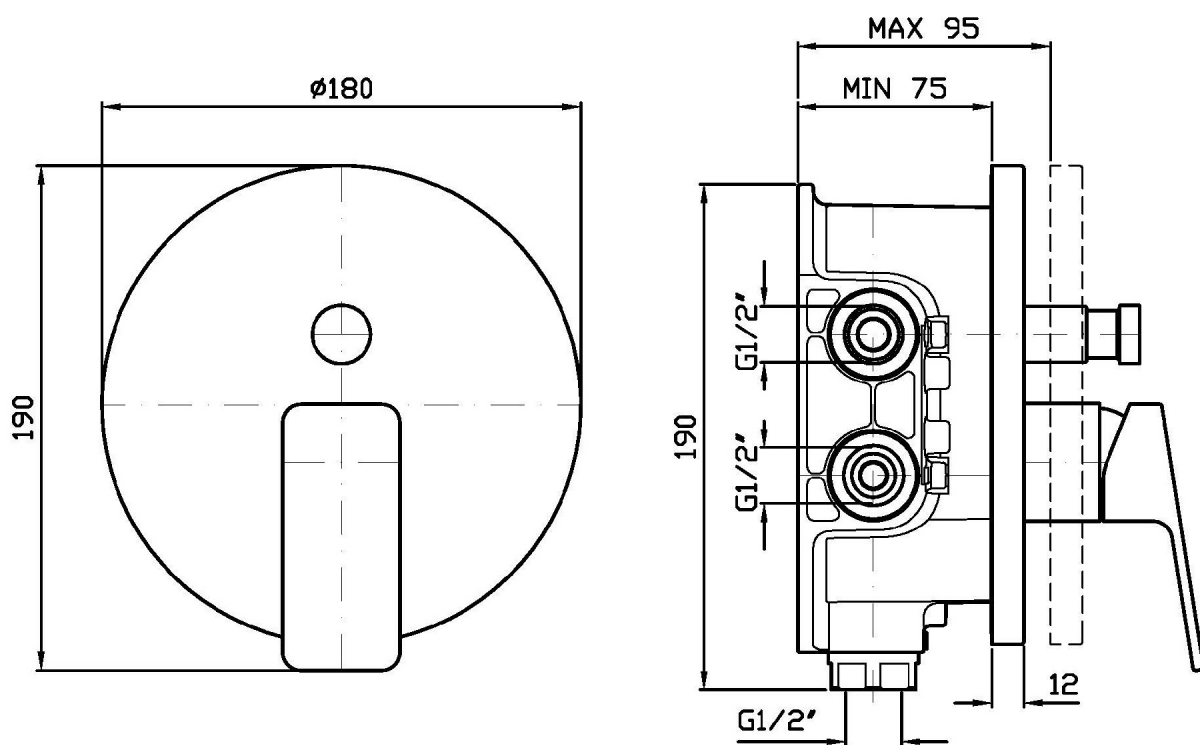

JINGLE

ZIN096

Disegno Complessivo / Overall Drawing