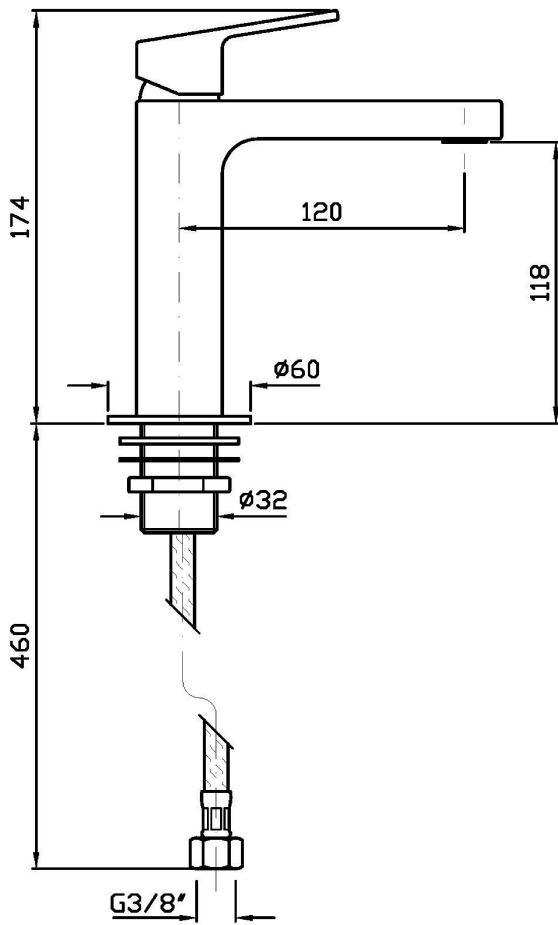

JINGLE

ZIN693

Disegno Complessivo / Overall Drawing