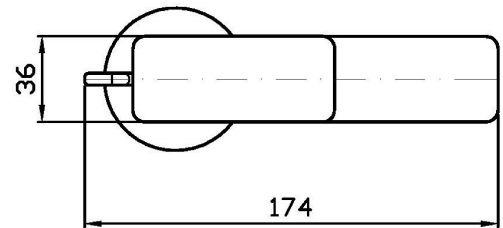

JINGLE

ZIN693

Disegno Complessivo / Overall Drawing