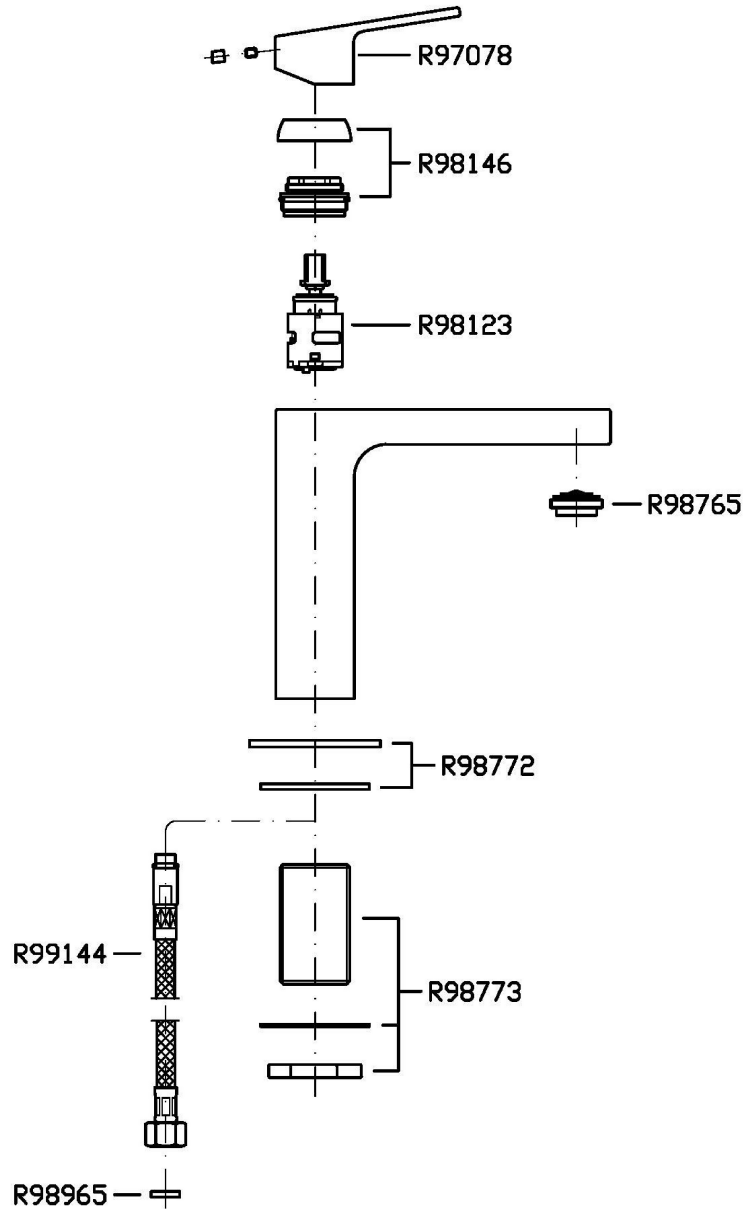

Single lever basin mixer with aerator, without pop-up waste, flexible tails.
Water Saving - water flow rate of 6 l/min or less.

Finiture / Finishes

							
Cromo / Chrome	C3 Nickel Spazzolato / Brushed Nickel	C8 Nickel Lucido / Polished Nickel	C40 Oro / Gold	C41 Oro spazzolato / Brushed Gold	C50 Metal Black / Metal Black	C51 Metal Black spazzolato / Brushed Metal Black	W1 Bianco Opaco Goffrato / Embossed Matt White
							
N1 Nero Opaco Goffrato / Embossed Matt Black							

JINGLE

ZIN693

Disegno Complessivo / Overall Drawing

JINGLE

ZIN693

Esplosi / Exploded

JINGLE

ZIN693

Portate / Flowrates (lt/min)

PRESSIONE PRESSURE	1 BAR	2 BAR	3 BAR	4 BAR	5 BAR
P1 LAVABO BASIN	3,3	4,4	4,9	5	5,1
P2					
P3					
P4					
P5					

JINGLE

ZIN693

Pesi e Misure / Weights and Sizes

Peso (Kg) Weight (lb)	1,69 (Kg)	3,73 (lb)
Volume test (dc3) - (in3)	4,05 (dc3)	247,15 (in3)
h (mm) - (in)	70,00 (mm)	2,76 (in)
L1 (mm) - (in)	150,00 (mm)	5,91 (in)
L2 (mm) - (in)	385,00 (mm)	15,16 (in)