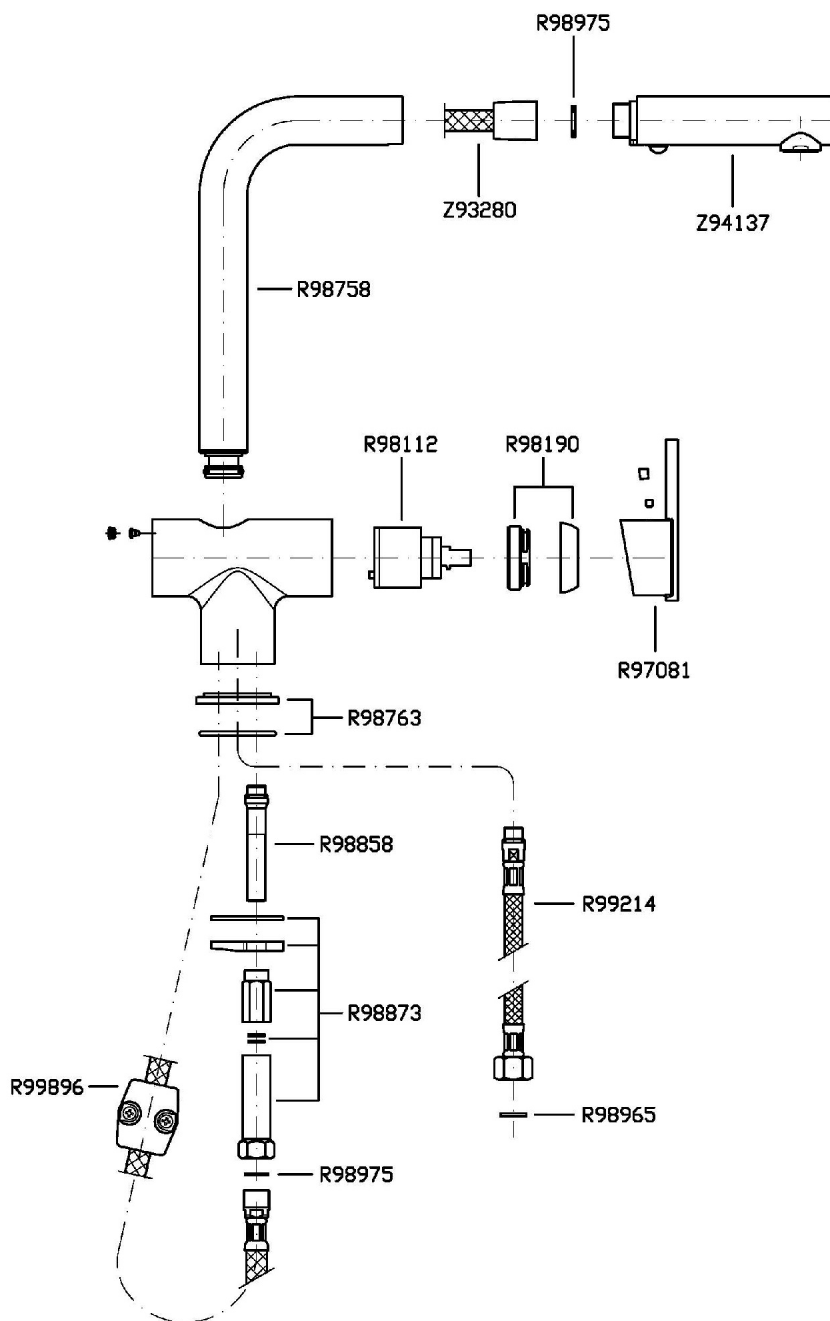

## KITCHEN

ZXS368

Disegno Complessivo / Overall Drawing

## KITCHEN

ZXS368

Portate / Flowrates (lt/min)

PRESSIONE PRESSURE	1 BAR	2 BAR	3 BAR	4 BAR	5 BAR
ELLO CON DOCETTA (GETTI) SINK WITH SPRAY (JET2)	4,1	6,4	8	9,5	10,5
P2					
P3					
P4					
P5					

## KITCHEN

ZXS368

Pesi e Misure / Weights and Sizes

Peso ( Kg ) Weight ( lb )	2,96 ( Kg )	6,53 ( lb )
Volume test ( dc3 ) - ( in3 )	11,01 ( dc3 )	671,87 ( in3 )
h ( mm ) - ( in )	90,00 ( mm )	3,54 ( in )
L1 ( mm ) - ( in )	335,00 ( mm )	13,19 ( in )
L2 ( mm ) - ( in )	365,00 ( mm )	14,37 ( in )