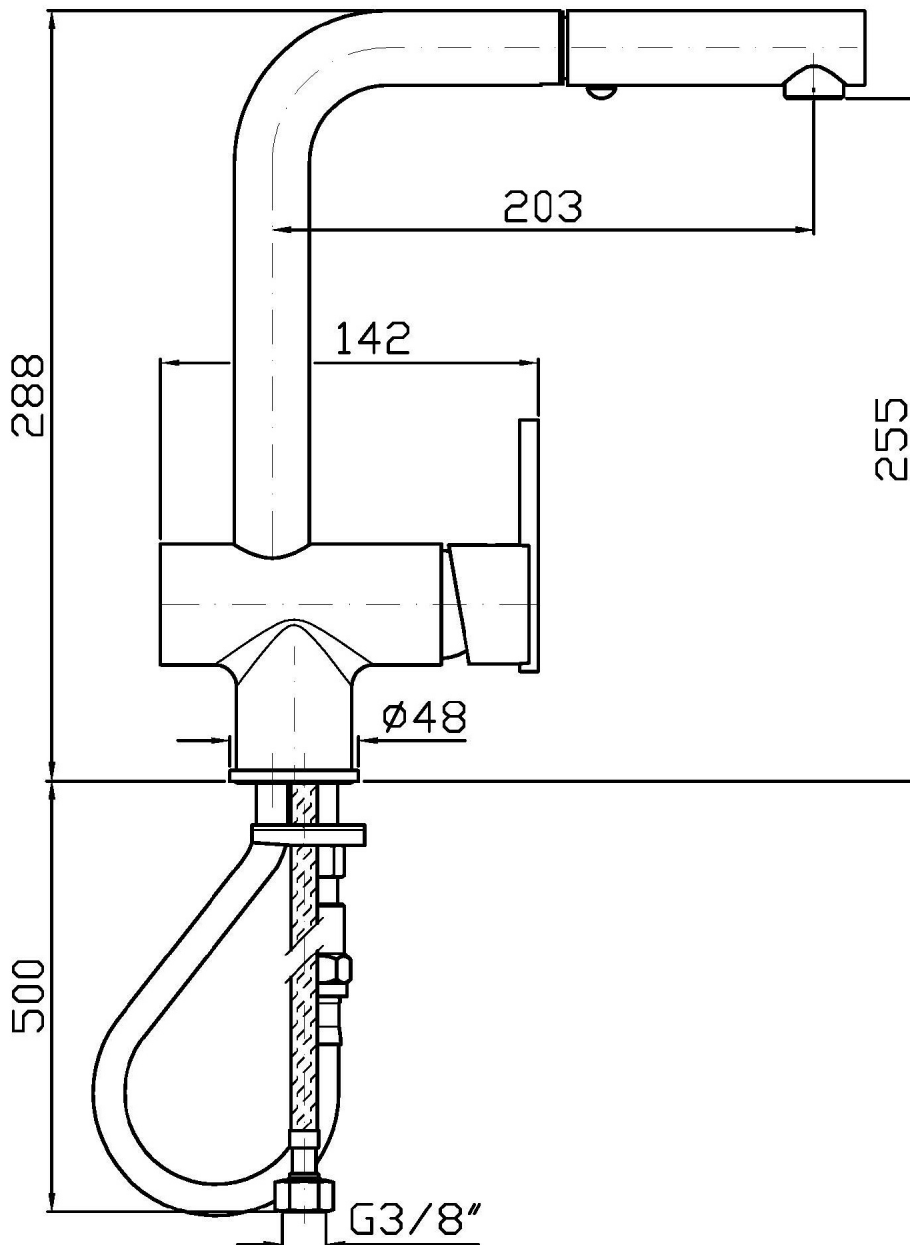

## KITCHEN

ZXS368

Disegno Complessivo / Overall Drawing

## KITCHEN

ZXS368

Pesi e Misure / Weights and Sizes

Peso ( Kg ) Weight ( lb )	2,96 ( Kg )	6,53 ( lb )
Volume test ( dc3 ) - ( in3 )	11,01 ( dc3 )	671,87 ( in3 )
h ( mm ) - ( in )	90,00 ( mm )	3,54 ( in )
L1 ( mm ) - ( in )	335,00 ( mm )	13,19 ( in )
L2 ( mm ) - ( in )	365,00 ( mm )	14,37 ( in )