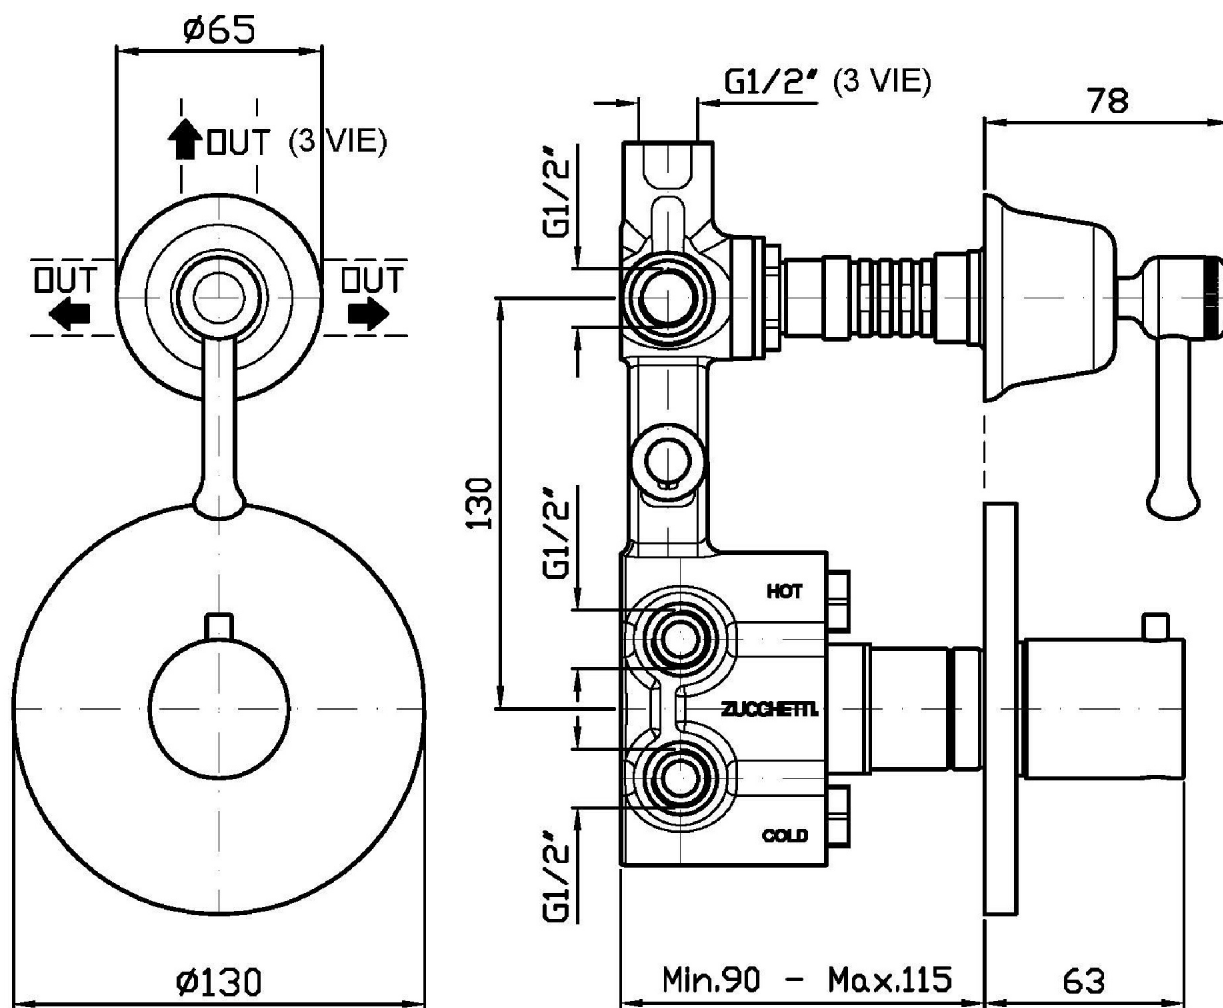

## DELFI

Z46646

Termostatico incasso doccia con deviatore 2/3 vie. / Built-in thermostatic shower mixer and 2/3 way diverter.

Termostatico incasso doccia da 1/2" e deviatore a 2/3 vie con apertura/chiusura acqua.

1/2" built-in thermostatic shower mixer and 2/3 way diverter with water on/off function.

R97810

Parte incasso termostatico 2 vie / Built-in part -  
2 way thermostatic mixer

R97815

Parte incasso termostatico 3 vie / Built-in part -  
3 way thermostatic mixer

## DELFI

Z46646

Disegno Complessivo / Overall Drawing

## DELFI

Z46646

Pesi e Misure / Weights and Sizes

Peso ( Kg ) Weight ( lb )	1,91 ( Kg )	4,21 ( lb )
Volume test ( dc3 ) - ( in3 )	11,01 ( dc3 )	671,87 ( in3 )
h ( mm ) - ( in )	90,00 ( mm )	3,54 ( in )
L1 ( mm ) - ( in )	335,00 ( mm )	13,19 ( in )
L2 ( mm ) - ( in )	365,00 ( mm )	14,37 ( in )