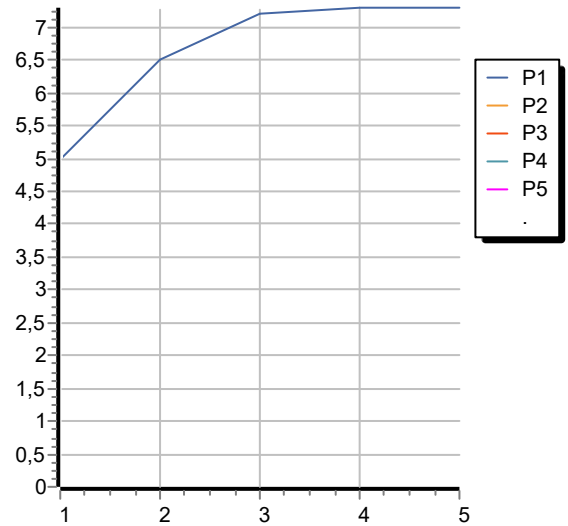

## AGUABLU

ZA5416

Portate / Flowrates (lt/min)

PRESSIONE PRESSURE	1 BAR	2 BAR	3 BAR	4 BAR	5 BAR
P1 LAVABO BASIN	5	6,5	7,2	7,3	7,3
P2					
P3					
P4					
P5					

## AGUABLU

ZA5416

Pesi e Misure / Weights and Sizes

Peso ( Kg ) Weight ( lb )	3,70 ( Kg )	8,16 ( lb )
Volume test ( dc3 ) - ( in3 )	11,01 ( dc3 )	671,87 ( in3 )
h ( mm ) - ( in )	90,00 ( mm )	3,54 ( in )
L1 ( mm ) - ( in )	335,00 ( mm )	13,19 ( in )
L2 ( mm ) - ( in )	365,00 ( mm )	14,37 ( in )