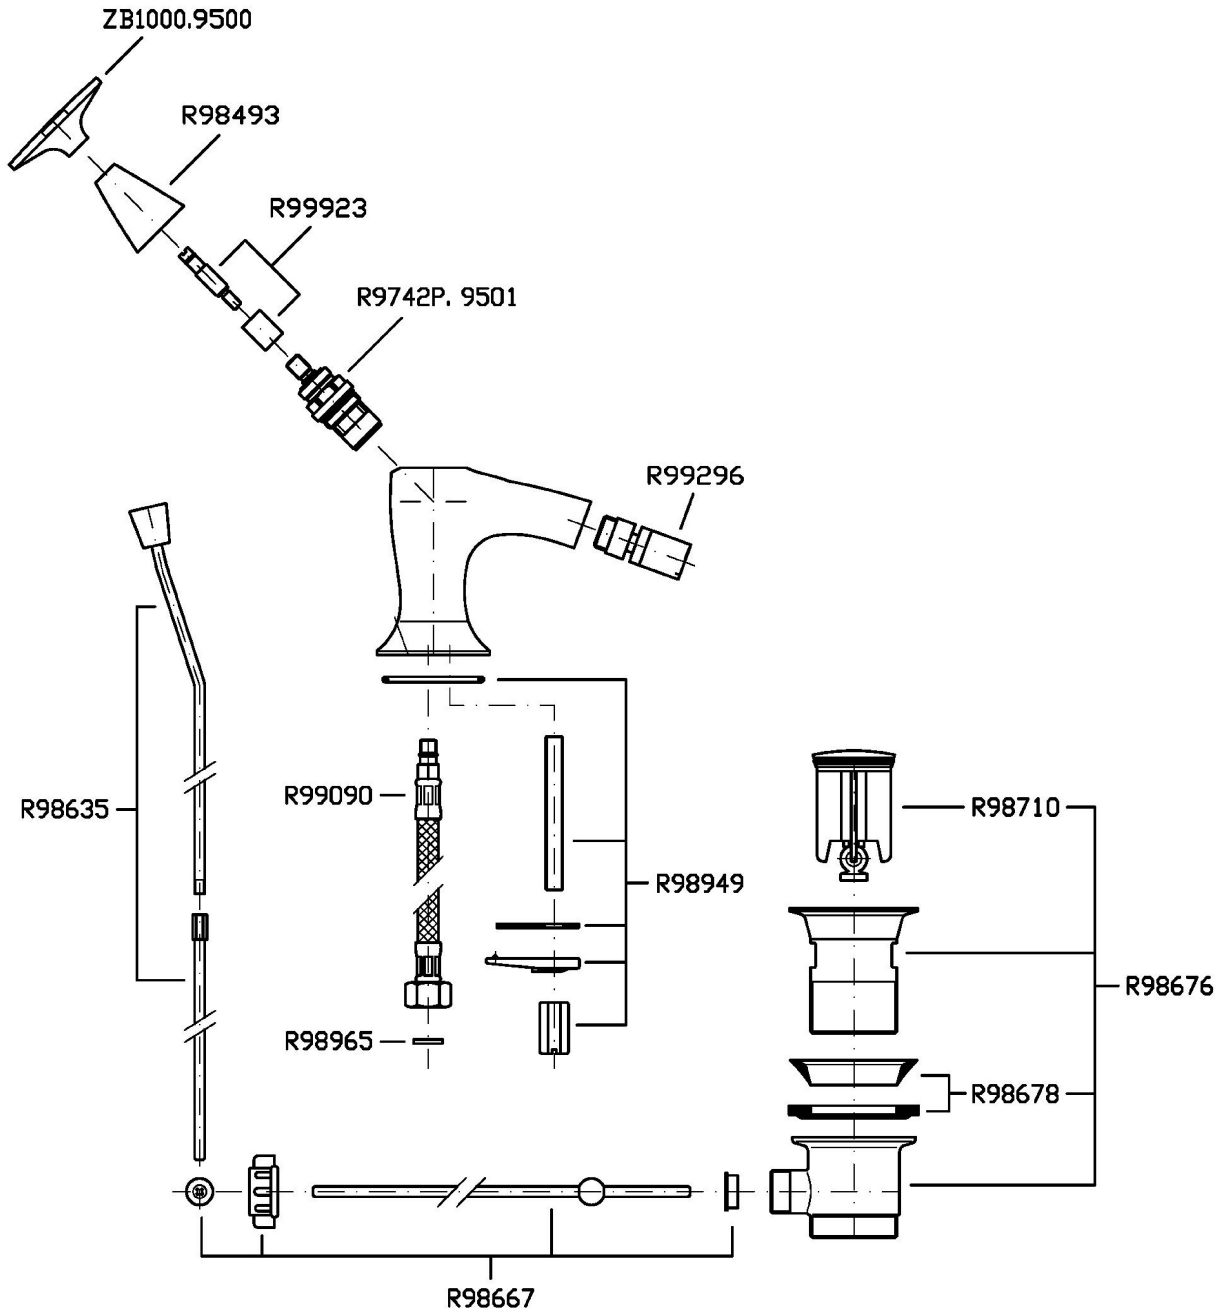

## BELLAGIO

ZB1315

Monoforo bidet. / Single hole bidet mixer.

Monoforo bidet con aeratore, scarico da 1 ¼", flessibili di collegamento.  
Water Saving - portata d'acqua uguale o inferiore a 6 l/min.

Single hole bidet mixer with aerator, 1 ¼" pop-up waste, flexible tails.  
Water Saving - water flow rate of 6 l/min or less.

## BELLAGIO

ZB1315

Disegno Complessivo / Overall Drawing

Note / Notes

## BELLAGIO

ZB1315

Esplosi / Exploded

## BELLAGIO

ZB1315

Pesi e Misure / Weights and Sizes

Peso ( Kg ) Weight ( lb )	3,02 ( Kg )	6,66 ( lb )
Volume test ( dc3 ) - ( in3 )	12,27 ( dc3 )	748,76 ( in3 )
h ( mm ) - ( in )	150,00 ( mm )	5,91 ( in )
L1 ( mm ) - ( in )	250,00 ( mm )	9,84 ( in )
L2 ( mm ) - ( in )	327,00 ( mm )	12,87 ( in )