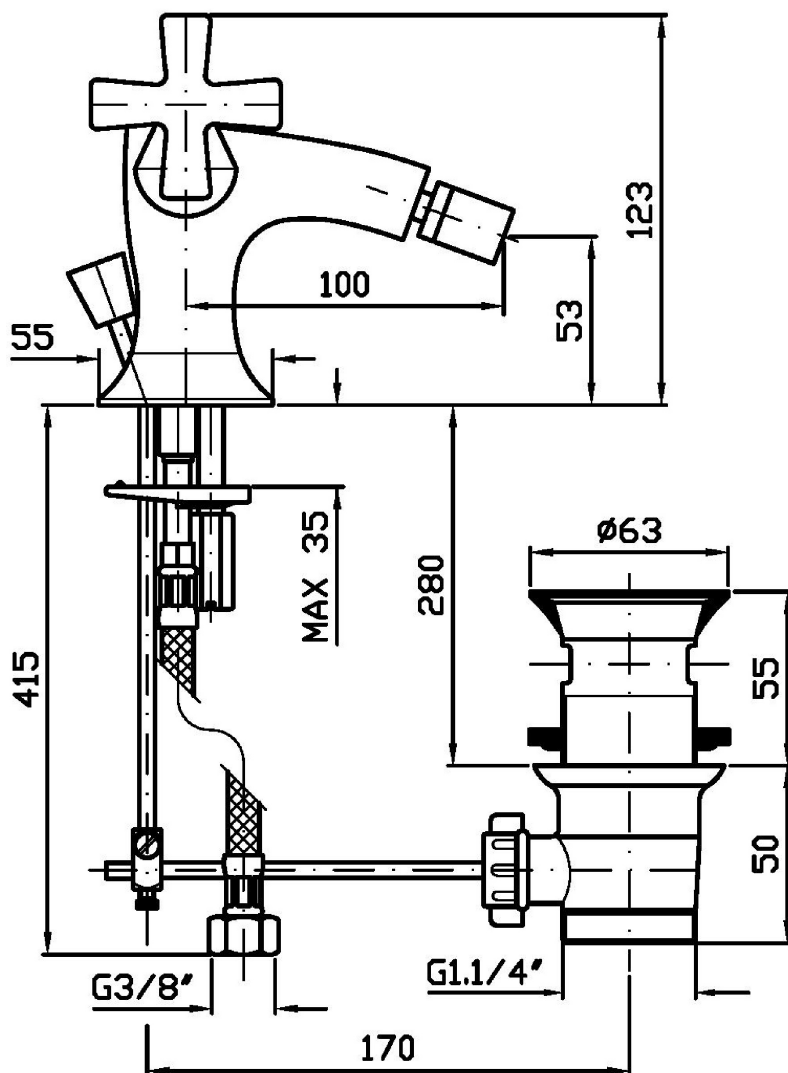

## BELLAGIO

ZB1315

Monoforo bidet. / Single hole bidet mixer.

Monoforo bidet con aeratore, scarico da 1 ¼", flessibili di collegamento.  
Water Saving - portata d'acqua uguale o inferiore a 6 l/min.

Single hole bidet mixer with aerator, 1 ¼" pop-up waste, flexible tails.  
Water Saving - water flow rate of 6 l/min or less.

## BELLAGIO

ZB1315

Disegno Complessivo / Overall Drawing

Note / Notes

## BELLAGIO

ZB1315

Pesi e Misure / Weights and Sizes

Peso ( Kg ) Weight ( lb )	3,02 ( Kg )	6,66 ( lb )
Volume test ( dc3 ) - ( in3 )	12,27 ( dc3 )	748,76 ( in3 )
h ( mm ) - ( in )	150,00 ( mm )	5,91 ( in )
L1 ( mm ) - ( in )	250,00 ( mm )	9,84 ( in )
L2 ( mm ) - ( in )	327,00 ( mm )	12,87 ( in )