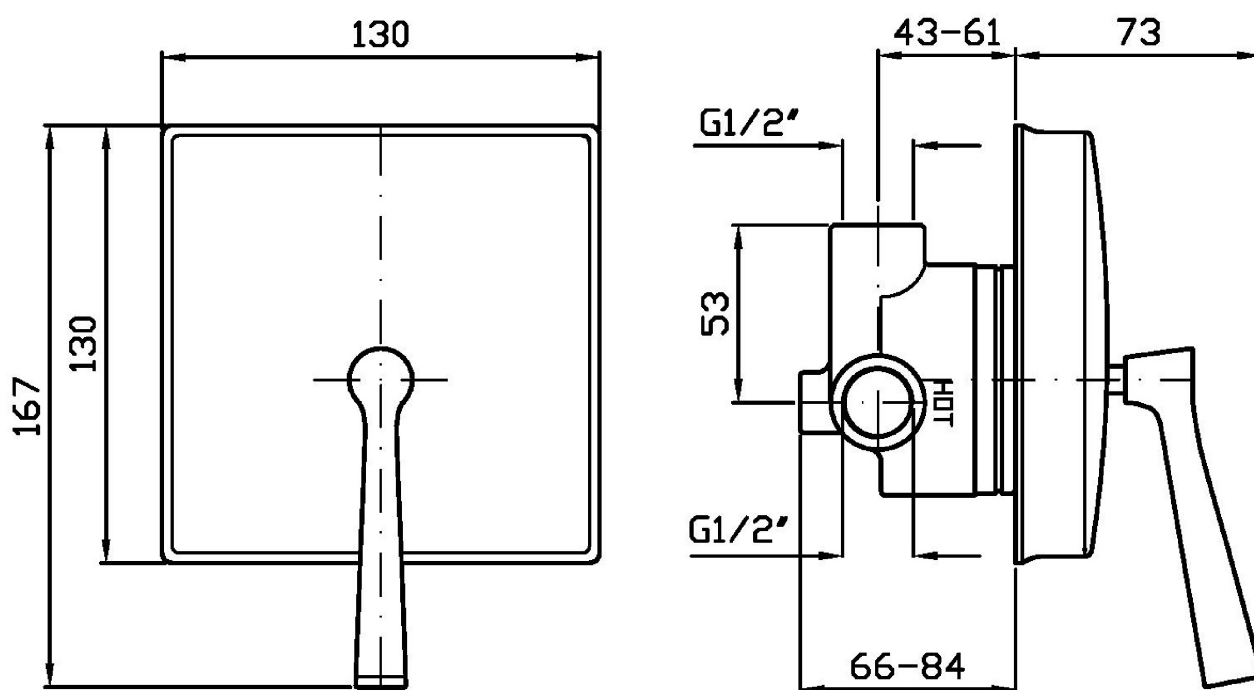

BELLAGIO

ZP3614

Disegno Complessivo / Overall Drawing

Note / Notes