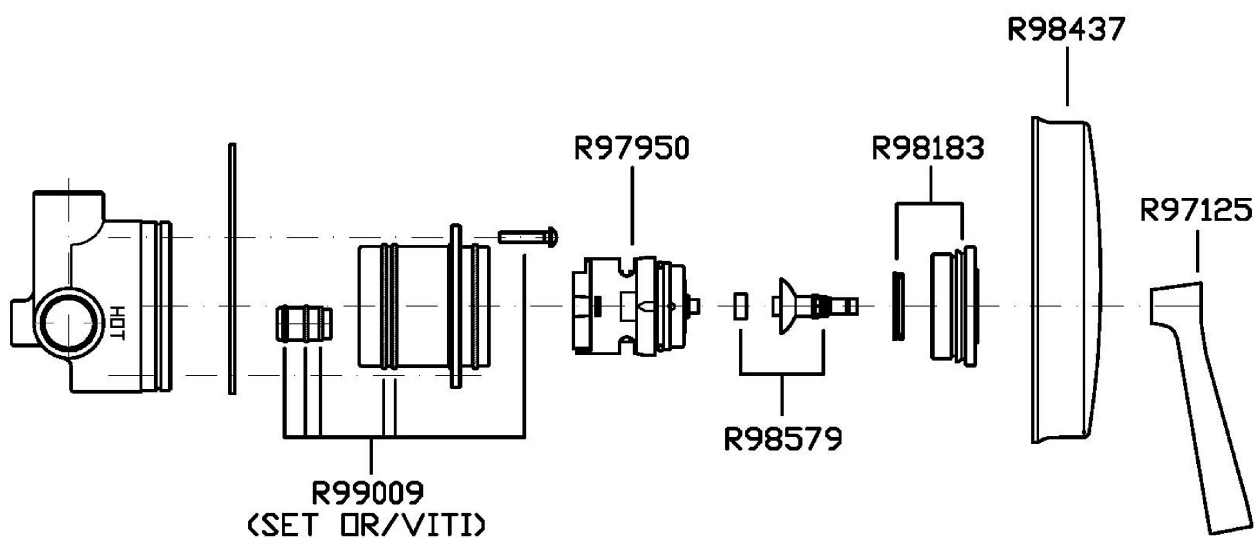

BELLAGIO

ZP3614

Esplosi / Exploded