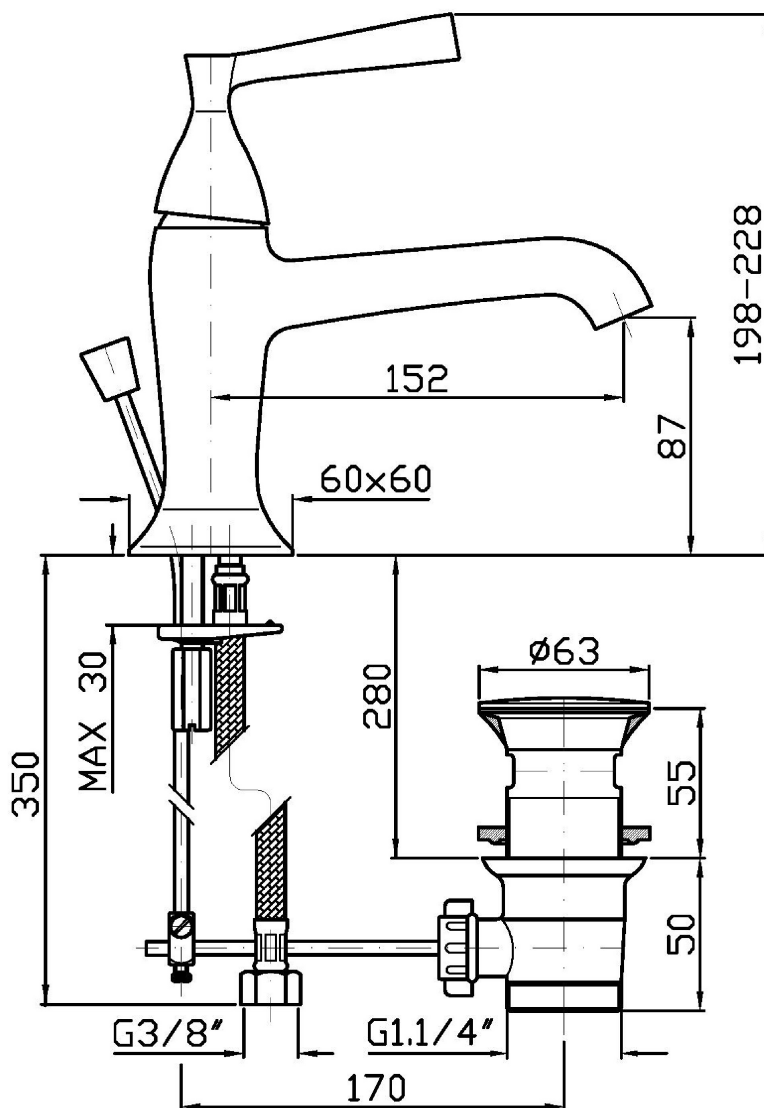

## BELLAGIO

ZP3193

Miscelatore monocomando lavabo. / Single lever basin mixer.

Miscelatore monocomando lavabo, con aeratore, scarico da 1 ¼", flessibili di collegamento.  
Water Saving - portata d'acqua uguale o inferiore a 6 l/min.

Single lever basin mixer with aerator, 1 ¼" pop-up waste, flexible tails.  
Water Saving - water flow rate of 6 l/min or less.

## BELLAGIO

ZP3193

Disegno Complessivo / Overall Drawing

Note / Notes

## BELLAGIO

ZP3193

Pesi e Misure / Weights and Sizes

Peso ( Kg ) Weight ( lb )	2,80 ( Kg )	6,17 ( lb )
Volume test ( dc3 ) - ( in3 )	11,01 ( dc3 )	671,87 ( in3 )
h ( mm ) - ( in )	90,00 ( mm )	3,54 ( in )
L1 ( mm ) - ( in )	335,00 ( mm )	13,19 ( in )
L2 ( mm ) - ( in )	365,00 ( mm )	14,37 ( in )