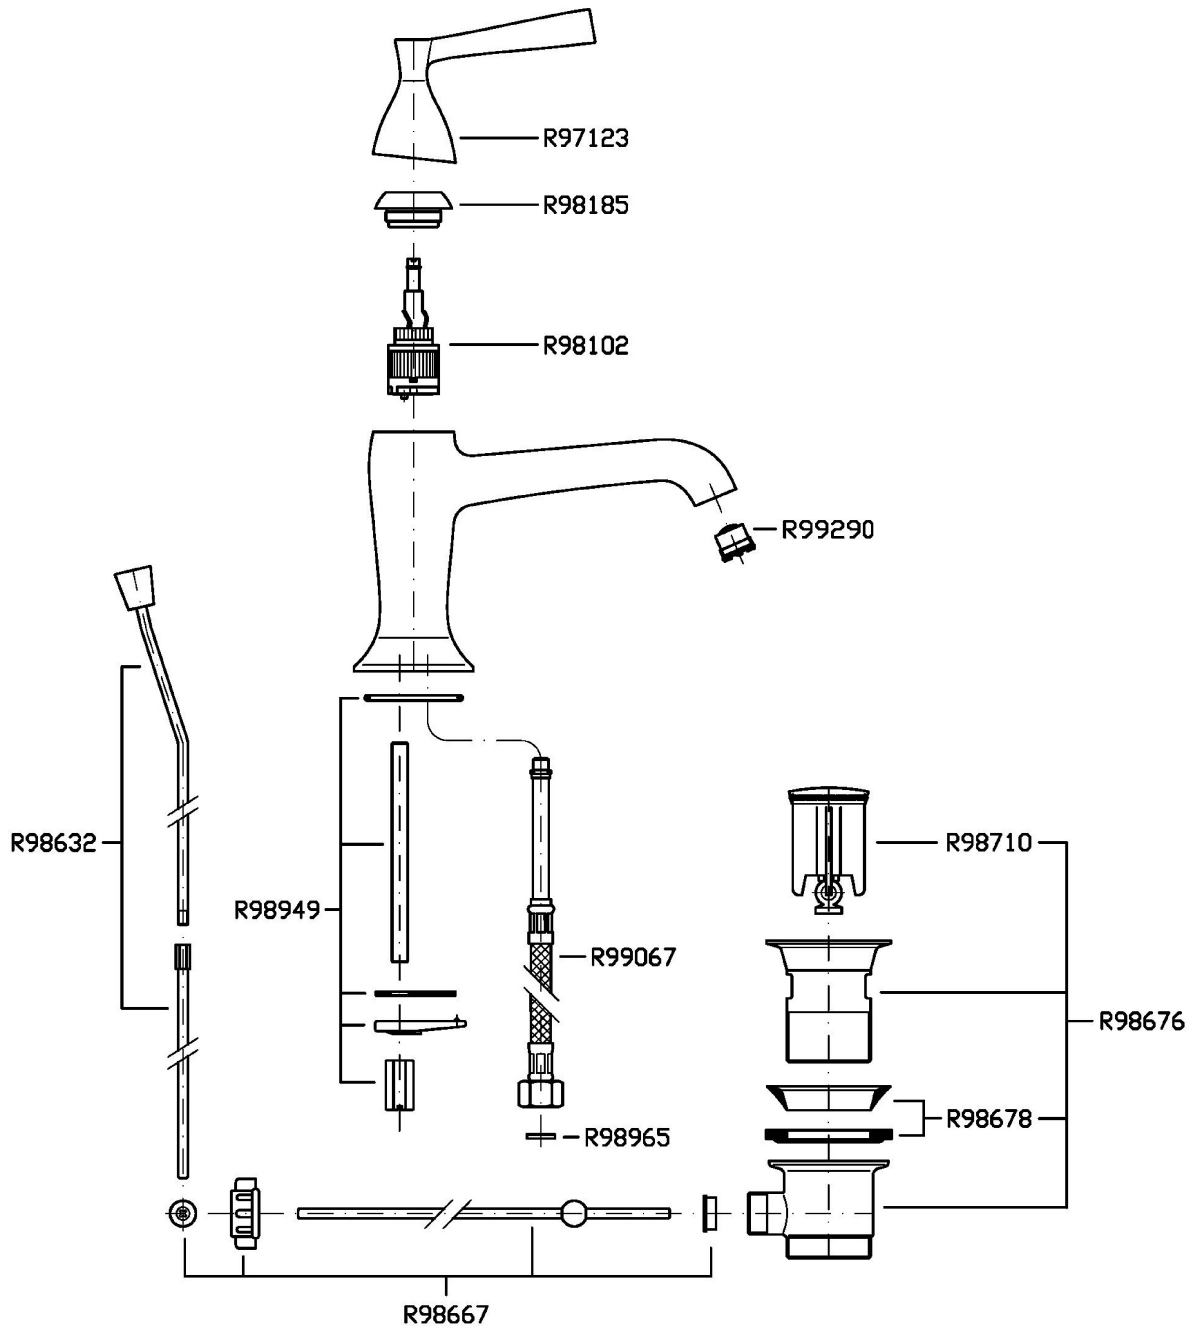

## BELLAGIO

ZP3193

Disegno Complessivo / Overall Drawing

Note / Notes

## BELLAGIO

ZP3193

Esplosi / Exploded

## BELLAGIO

ZP3193

Pesi e Misure / Weights and Sizes

Peso ( Kg ) Weight ( lb )	2,80 ( Kg )	6,17 ( lb )
Volume test ( dc3 ) - ( in3 )	11,01 ( dc3 )	671,87 ( in3 )
h ( mm ) - ( in )	90,00 ( mm )	3,54 ( in )
L1 ( mm ) - ( in )	335,00 ( mm )	13,19 ( in )
L2 ( mm ) - ( in )	365,00 ( mm )	14,37 ( in )