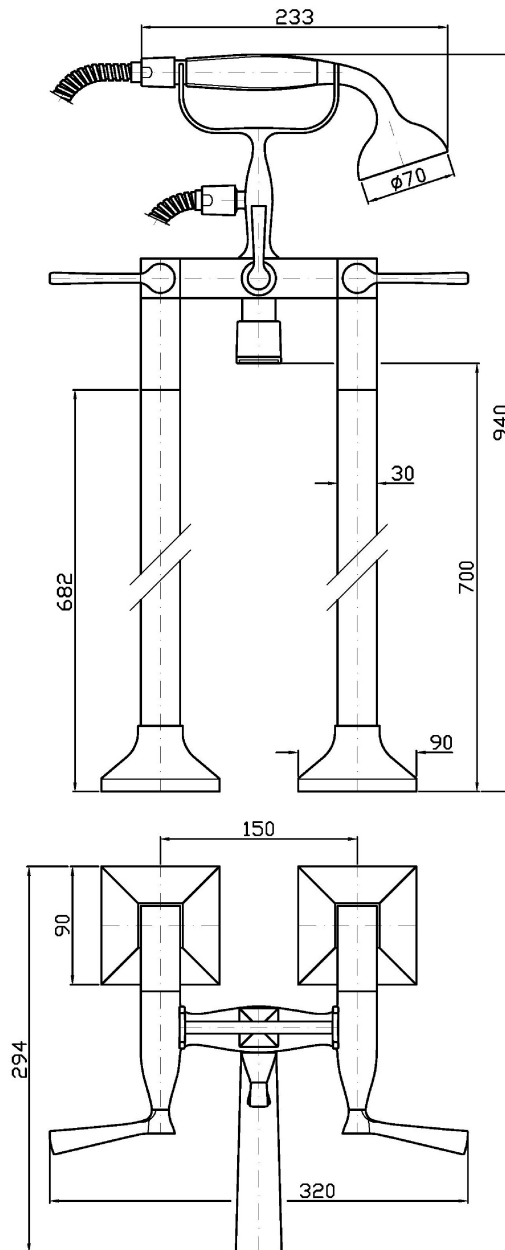

## BELLAGIO

ZB2247

Free-standing vasca-doccia. / Free standing bath-shower mixer.

Free-standing vasca-doccia con deviatore, doccetta, flessibile da 1500 mm.

Free standing bath-shower mixer with shower set and pillars.

## BELLAGIO

ZB2247

Disegno Complessivo / Overall Drawing

Note / Notes

## BELLAGIO

ZB2247

Portate / Flowrates (lt/min)

PRESSIONE PRESSURE	1 BAR	2 BAR	3 BAR	4 BAR	5 BAR
P1 DOCCETTA HANDSHOWER	6,8	10,3	13,4	16	18,5
P2 2 RUBINETTO APERTI 2 TAPS OPENED	17,1	24,3	30,2	35,2	39,5
P3					
P4					
P5					

## BELLAGIO

ZB2247

Pesi e Misure / Weights and Sizes

Peso ( Kg ) Weight ( lb )	12,21 ( Kg )	26,92 ( lb )
Volume test ( dc3 ) - ( in3 )	87,01 ( dc3 )	5309,67 ( in3 )
h ( mm ) - ( in )	250,00 ( mm )	9,84 ( in )
L1 ( mm ) - ( in )	400,00 ( mm )	15,75 ( in )
L2 ( mm ) - ( in )	850,00 ( mm )	33,46 ( in )