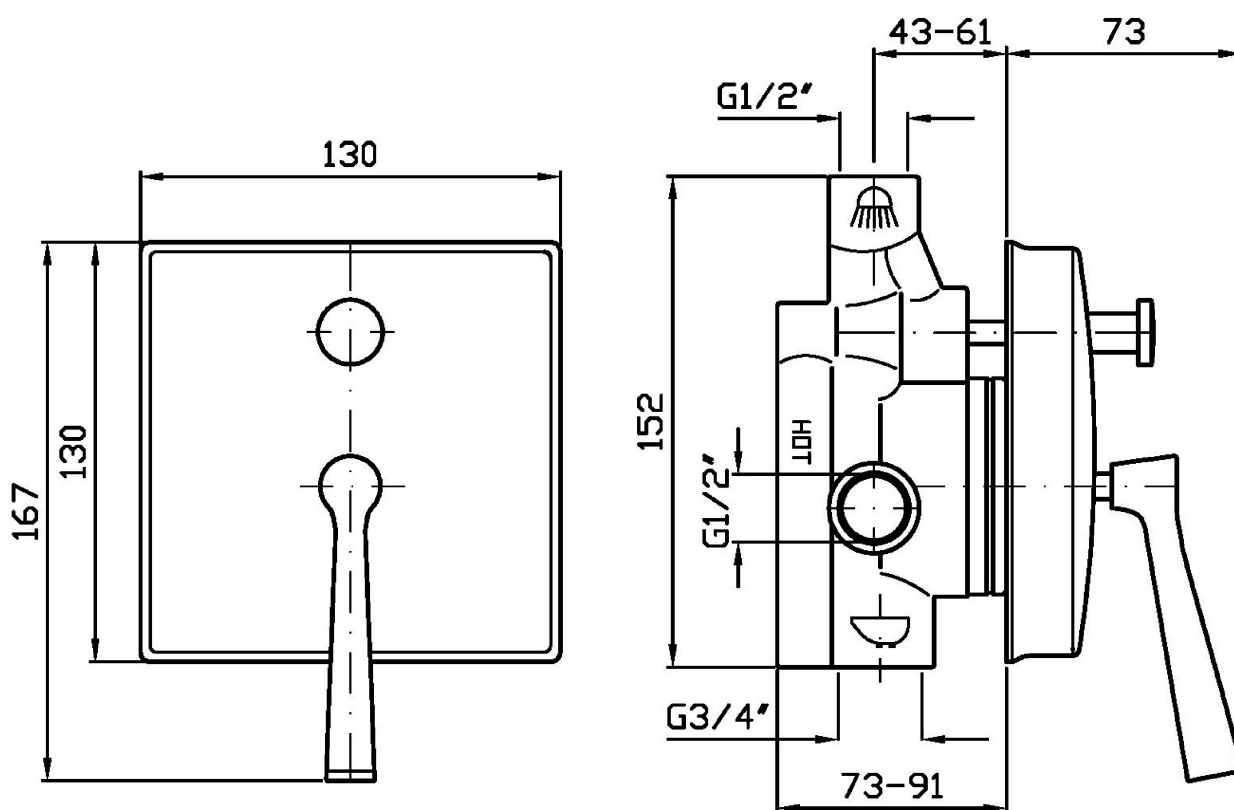

BELLAGIO

ZP3612

Disegno Complessivo / Overall Drawing

Note / Notes