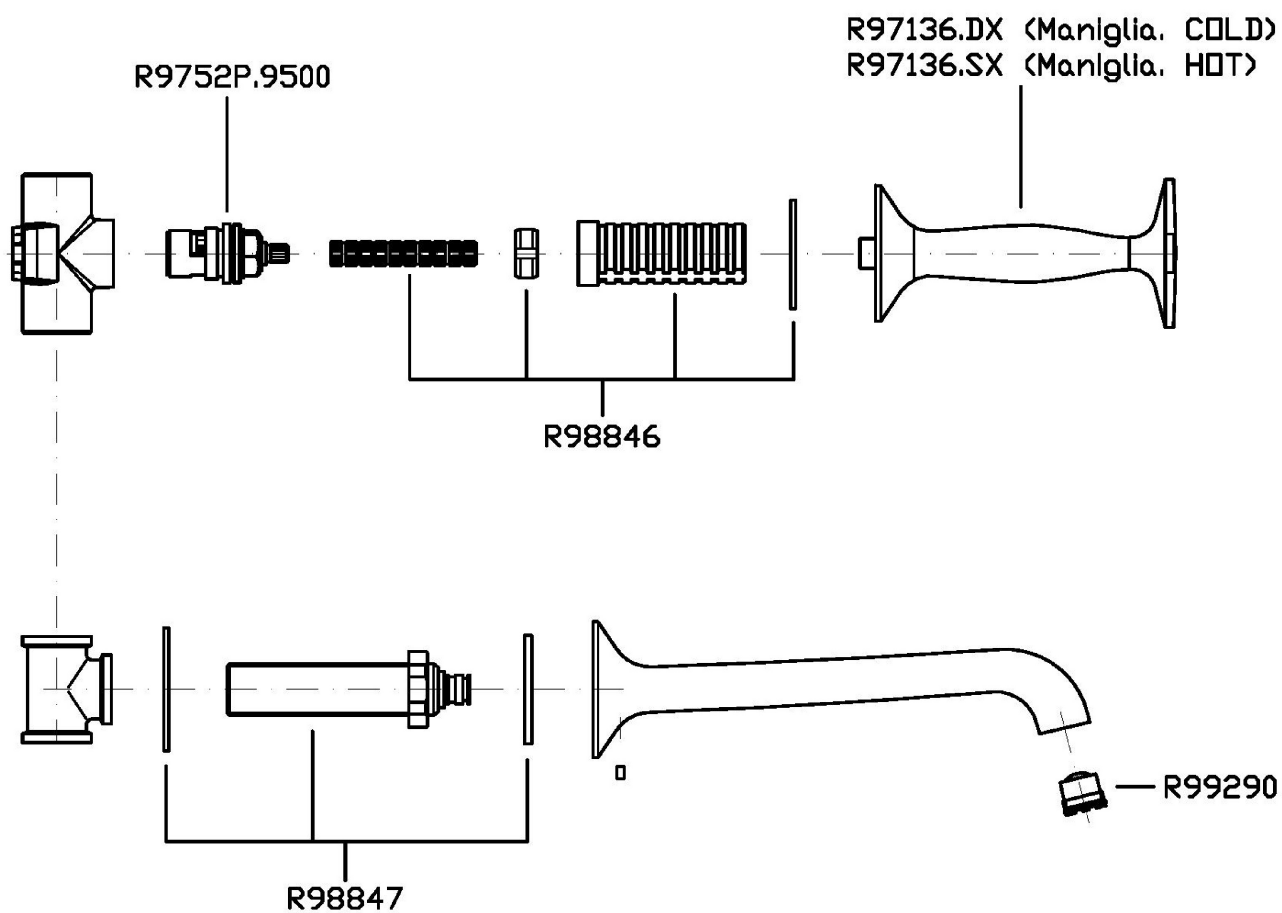

BELLAGIO

ZB1699

Esplosi / Exploded