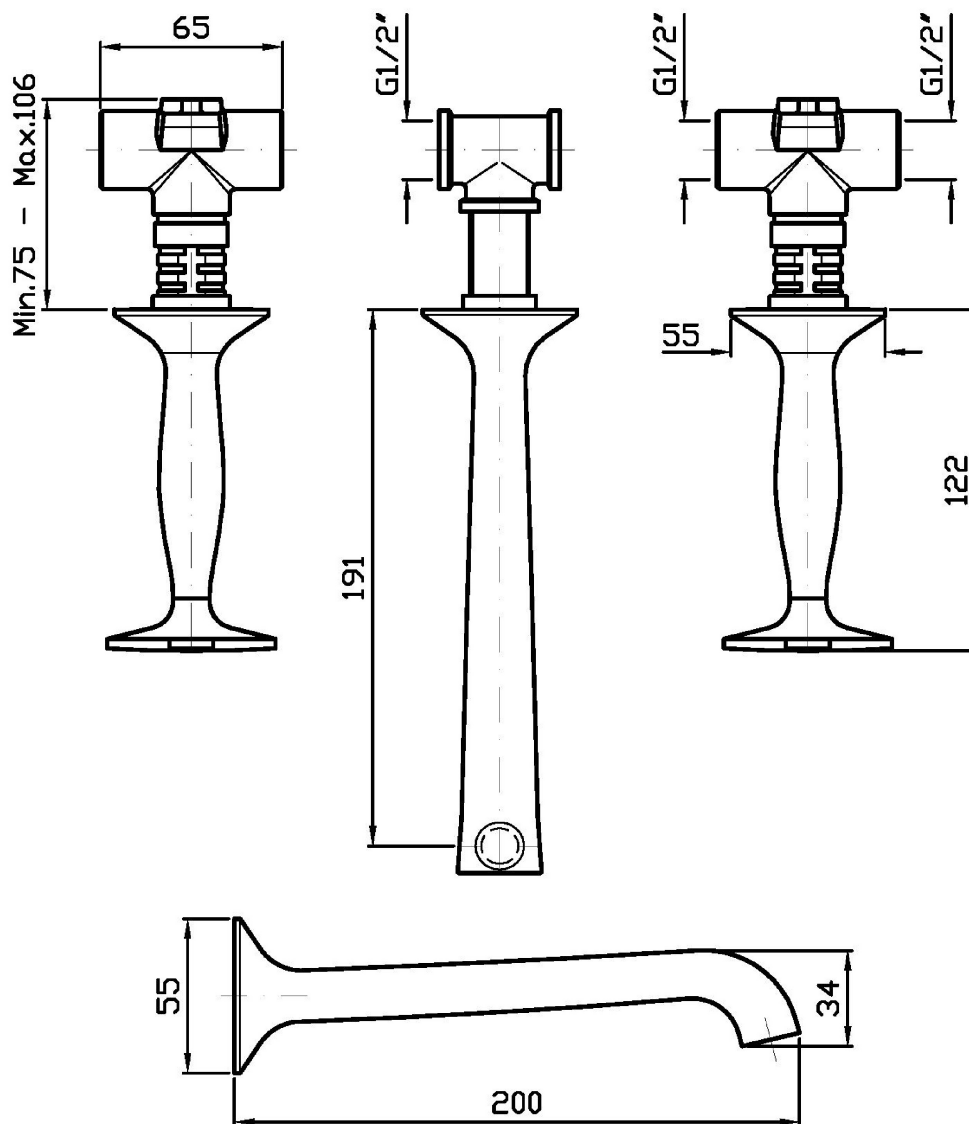

R99500

Parte incasso corpo unico, interasse 200 mm /  
Assembled built-in part, interaxe 200 mm.

R99504

Parte incasso con elementi liberi, distanza  
variabile / Built-in part, not assembled, variable  
distance.

## BELLAGIO

ZB1699

Disegno Complessivo / Overall Drawing

Note / Notes

## BELLAGIO

ZB1699

Pesi e Misure / Weights and Sizes

|                               |               |                |
|-------------------------------|---------------|----------------|
| Peso ( Kg ) Weight ( lb )     | 2,31 ( Kg )   | 5,09 ( lb )    |
| Volume test ( dc3 ) - ( in3 ) | 7,43 ( dc3 )  | 453,41 ( in3 ) |
| h ( mm ) - ( in )             | 90,00 ( mm )  | 3,54 ( in )    |
| L1 ( mm ) - ( in )            | 250,00 ( mm ) | 9,84 ( in )    |
| L2 ( mm ) - ( in )            | 333,00 ( mm ) | 13,11 ( in )   |