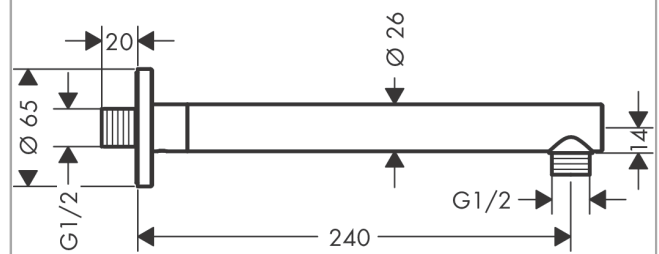

**Vernis Blend
Shower arm 24 cm**

Finish: **Chrome** Article Number: **27809000**

Description

product features

- length: 240 mm
- shaft Ø: 26 mm
- installation type: exposed installation
- material: brass
- version: 90° angle
- connection type: G ½

Product image

Scale drawing

Vernis Blend
 Shower arm 24 cm
 Finish: **Chrome** Article Number: **27809000**

Exploded Drawing

Year of production: >01/21

Vernis Blend
Shower arm 24 cm
 Finish: **Chrome** Article Number: **27809000**

Spare part list

Year of production: >01/21

Pos.	Description	Article Number	PC	PU
1	hollow set screw M5x5	98446000	1	1
2	O-Ring 22x2	98185000	1	1
3	O-ring 13x2	98128000	1	1
4	connecting thread G½	93726000	6	1