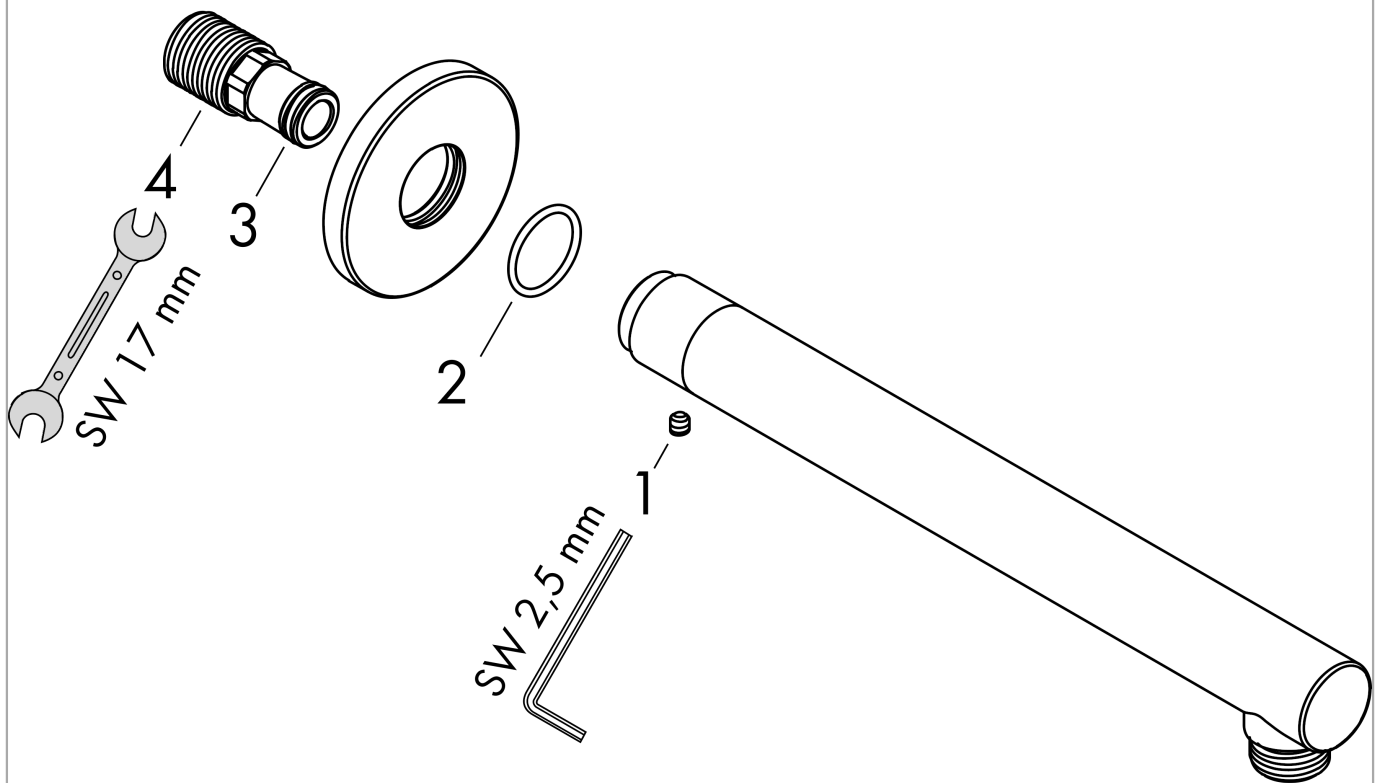

**Vernis Blend
Shower arm 24 cm**

Finish: **Chrome** Article Number: **27809000**

Description

product features

- length: 240 mm
- shaft Ø: 26 mm
- installation type: exposed installation
- material: brass
- version: 90° angle
- connection type: G ½

Product image

Scale drawing

Vernis Blend
 Shower arm 24 cm
 Finish: **Chrome** Article Number: **27809000**

Exploded Drawing

Year of production: >01/21

Vernis Blend
Shower arm 24 cm
 Finish: **Chrome** Article Number: **27809000**

Spare part list

Year of production: >01/21

Pos.	Description	Article Number	PC	PU
1	hollow set screw M5x5	98446000	1	1
2	O-Ring 22x2	98185000	1	1
3	O-ring 13x2	98128000	1	1
4	connecting thread G½	93726000	6	1