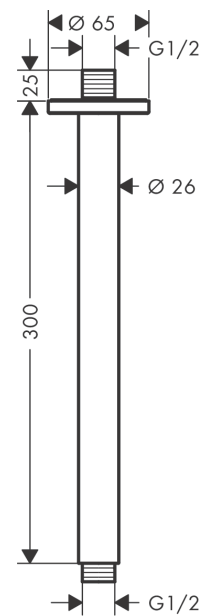

Vernis Blend
Ceiling connector 30 cm

Finish: **Chrome** Article Number: **27805000**

Description

product features

- length: 300 mm
- shaft Ø: 26 mm
- installation type: exposed installation
- material: brass
- connection type: G 1/2

Product image

Scale drawing

Vernis Blend
 Ceiling connector 30 cm
 Finish: **Chrome** Article Number: **27805000**

Exploded Drawing

Year of production: >01/21

Vernis Blend
Ceiling connector 30 cm
 Finish: **Chrome** Article Number: **27805000**

Spare part list

Year of production: >01/21

Pos.	Description	Article Number	PC	PU
1	O-Ring 22x2	98185000	1	1