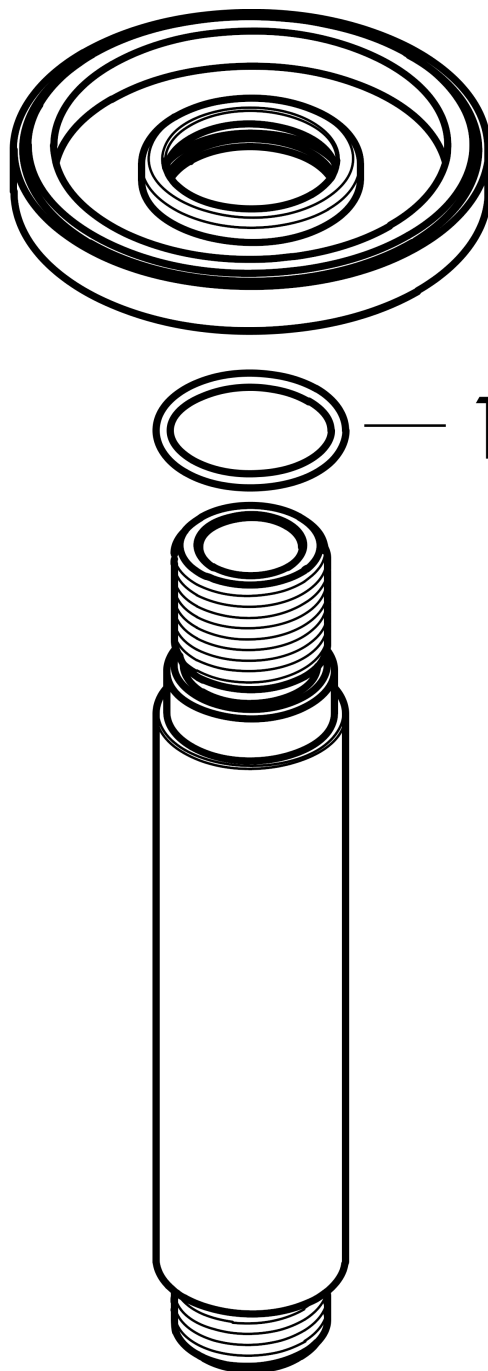

Vernis Blend
Ceiling connector 30 cm

Finish: **Chrome** Article Number: **27805000**

Description

product features

- length: 300 mm
- shaft Ø: 26 mm
- installation type: exposed installation
- material: brass
- connection type: G 1/2

Product image

Scale drawing

Vernis Blend
 Ceiling connector 30 cm
 Finish: **Chrome** Article Number: **27805000**

Exploded Drawing

Year of production: >01/21

Vernis Blend
Ceiling connector 30 cm
 Finish: **Chrome** Article Number: **27805000**

Spare part list

Year of production: >01/21

Pos.	Description	Article Number	PC	PU
1	O-Ring 22x2	98185000	1	1