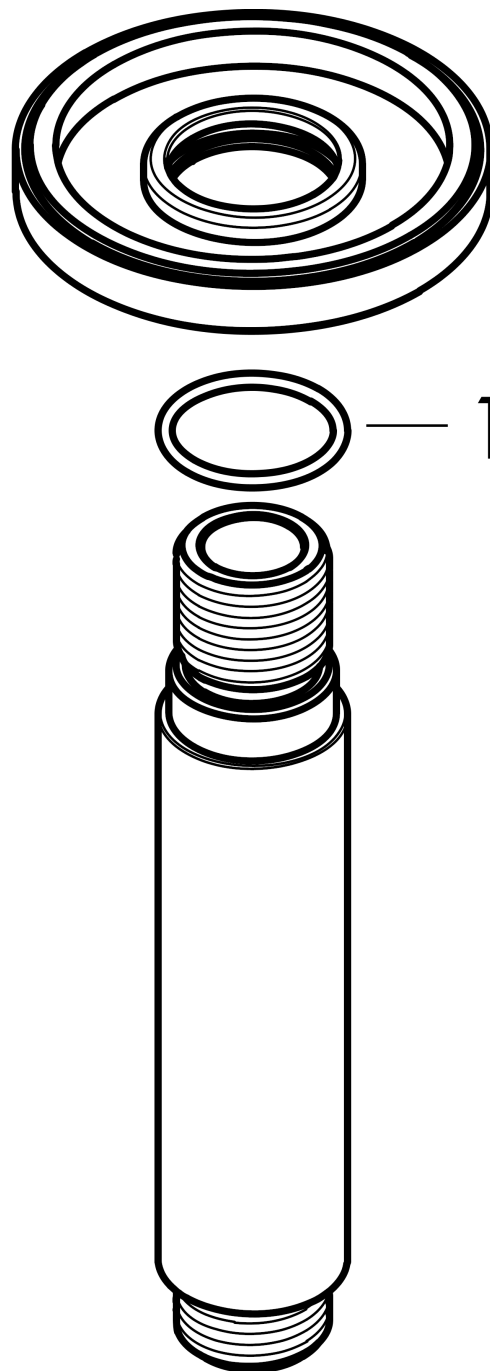

**Vernis Blend  
Ceiling connector 10 cm**

Finish: **Chrome** Article Number: **27804000**

**Description**

**product features**

- length: 100 mm
- shaft Ø: 26 mm
- installation type: exposed installation
- material: brass
- connection type: G 1/2

**Product image**

**Scale drawing**

Vernis Blend  
 Ceiling connector 10 cm  
 Finish: **Chrome** Article Number: **27804000**

1

Exploded Drawing

Year of production: >04/21

**Vernis Blend**  
**Ceiling connector 10 cm**  
 Finish: **Chrome** Article Number: **27804000**

**Spare part list**

Year of production: >04/21

Pos.	Description	Article Number	PC	PU
1	O-Ring 22x2	98185000	1	1