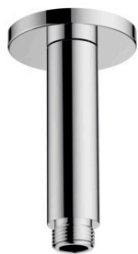

**Vernis Blend  
Ceiling connector 10 cm**

Finish: **Chrome** Article Number: **27804000**

**Description**

**product features**

- length: 100 mm
- shaft Ø: 26 mm
- installation type: exposed installation
- material: brass
- connection type: G 1/2

**Product image**

**Scale drawing**

Vernis Blend  
 Ceiling connector 10 cm  
 Finish: **Chrome** Article Number: **27804000**

1

Exploded Drawing

Year of production: >04/21

**Vernis Blend**  
**Ceiling connector 10 cm**  
 Finish: **Chrome** Article Number: **27804000**