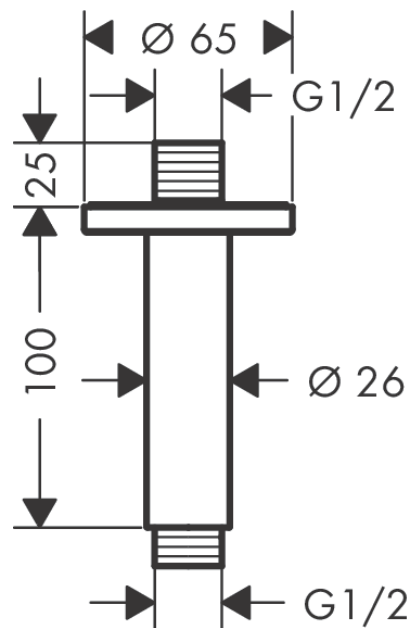

**Vernis Blend  
Ceiling connector 10 cm**

Finish: **Chrome** Article Number: **27804000**

**Description**

**product features**

- length: 100 mm
- shaft Ø: 26 mm
- installation type: exposed installation
- material: brass
- connection type: G 1/2

**Product image**

**Scale drawing**

Vernis Blend  
 Ceiling connector 10 cm  
 Finish: **Chrome** Article Number: **27804000**

1

Exploded Drawing

Year of production: >04/21

**Vernis Blend**  
**Ceiling connector 10 cm**  
 Finish: **Chrome** Article Number: **27804000**

**Spare part list**

Year of production: >04/21

Pos.	Description	Article Number	PC	PU
1	O-Ring 22x2	98185000	1	1