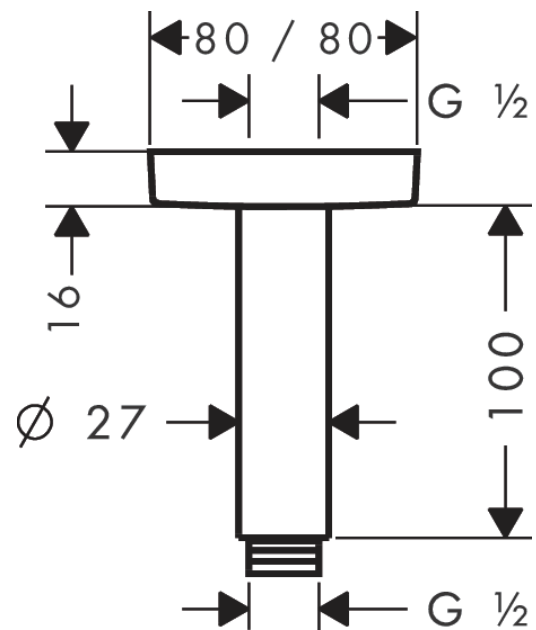

Ceiling connector E 10 cm

Finish: **Chrome** Article Number: **27467000**

Description

product features

- length: 100 mm
- shaft Ø: 27 mm
- purpose of use: also usable as an extension
- installation type: exposed installation
- material: brass
- connection type: G ½

Product image

Scale drawing

Ceiling connector E 10 cm

Finish: **Chrome** Article Number: **27467000**

Exploded Drawing

Year of production: >12/20

Ceiling connector E 10 cm

Finish: **Chrome** Article Number: **27467000**

Spare part list

Year of production: >12/20

Pos.	Description	Article Number	PC	PU
1	connecting thread	95188000	8	1
2	mounting kit	95208000	11	1
3	O-ring 34x2	98383000	2	1
4	escutcheon	95514000	7	1
5	shower arm	27479000	98	1
6	O-ring 16x2	98133000	1	1