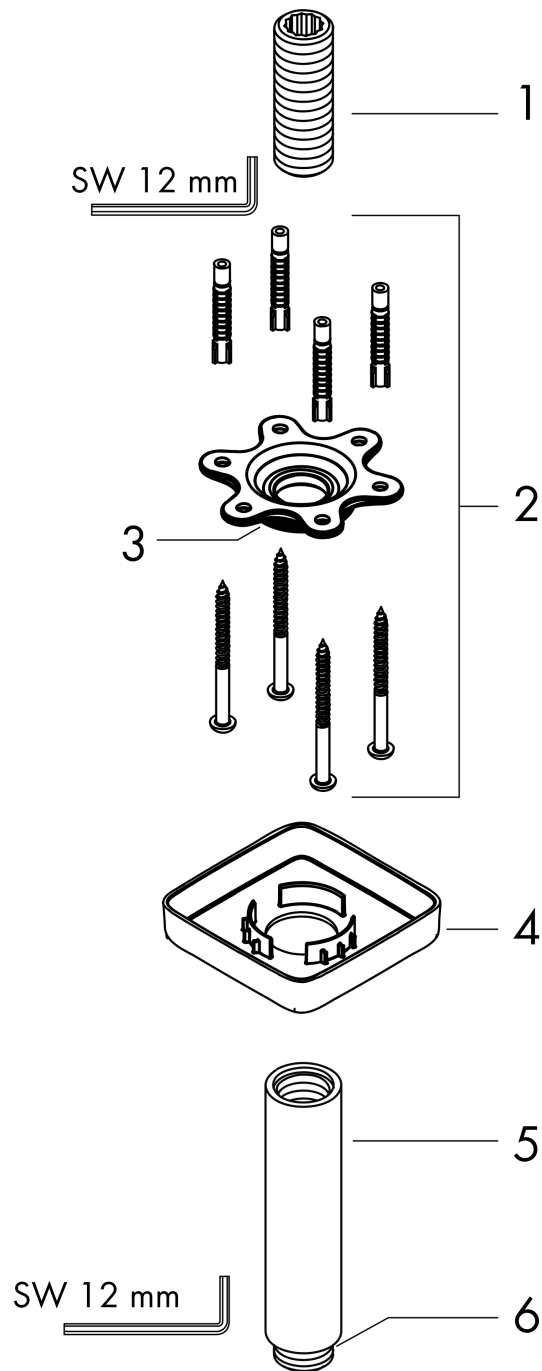

Ceiling connector E 10 cm

Finish: **Chrome** Article Number: **27467000**

Description

product features

- length: 100 mm
- shaft Ø: 27 mm
- purpose of use: also usable as an extension
- installation type: exposed installation
- material: brass
- connection type: G ½

Product image

Scale drawing

Ceiling connector E 10 cm

Finish: **Chrome** Article Number: **27467000**

Exploded Drawing

Year of production: >12/20

Ceiling connector E 10 cm

Finish: **Chrome** Article Number: **27467000**

Spare part list

Year of production: >12/20

Pos.	Description	Article Number	PC	PU
1	connecting thread	95188000	8	1
2	mounting kit	95208000	11	1
3	O-ring 34x2	98383000	2	1
4	escutcheon	95514000	7	1
5	shower arm	27479000	98	1
6	O-ring 16x2	98133000	1	1