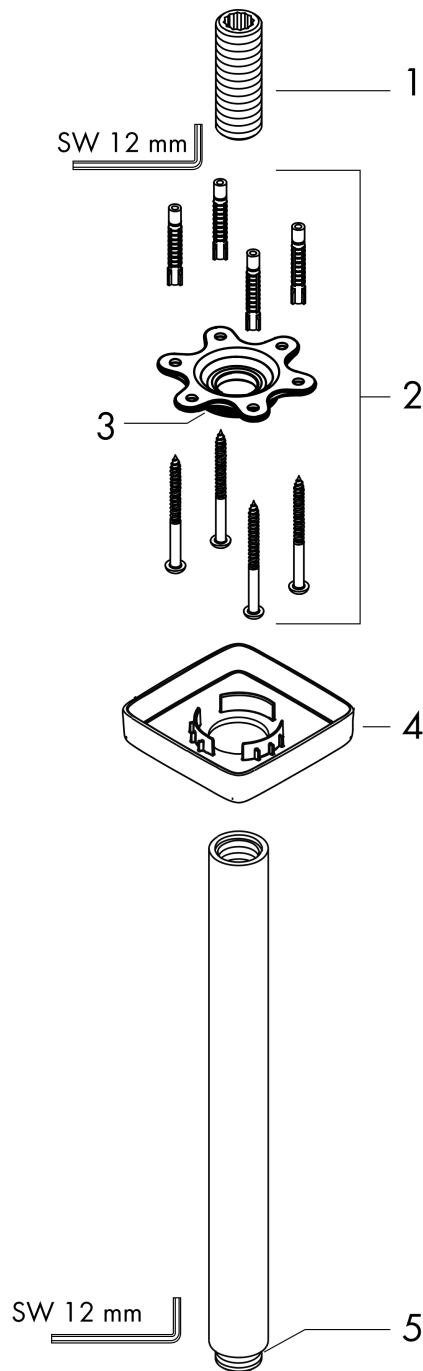

Ceiling connector E 30 cm

Finish: **Chrome** Article Number: **27388000**

Description

product features

- length: 300 mm
- shaft Ø: 27 mm
- installation type: exposed installation
- material: brass
- connection type: G 1/2

Product image

Scale drawing

Ceiling connector E 30 cm
 Finish: **Chrome** Article Number: **27388000**

Exploded Drawing

Year of production: >12/20

Ceiling connector E 30 cm

Finish: **Chrome** Article Number: **27388000**

Spare part list

Year of production: >12/20

| Pos. | Description | Article Number | PC | PU |
|------|-------------------|----------------|----|----|
| 1 | connecting thread | 95188000 | 8 | 1 |
| 2 | mounting kit | 95208000 | 11 | 1 |
| 3 | O-ring 34x2 | 98383000 | 2 | 1 |
| 4 | escutcheon | 95514000 | 7 | 1 |
| 5 | O-ring 16x2 | 98133000 | 1 | 1 |