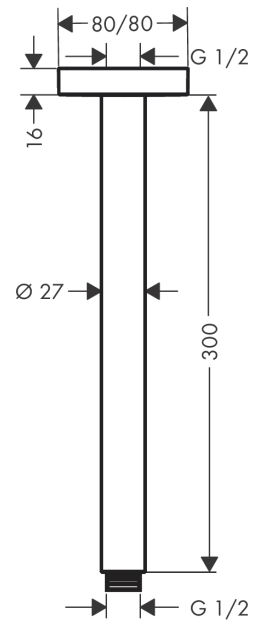

Ceiling connector E 30 cm

Finish: **Chrome** Article Number: **27388000**

Description

product features

- length: 300 mm
- shaft Ø: 27 mm
- installation type: exposed installation
- material: brass
- connection type: G 1/2

Product image

Scale drawing

Ceiling connector E 30 cm
 Finish: **Chrome** Article Number: **27388000**

Exploded Drawing

Year of production: >12/20

Ceiling connector E 30 cm

Finish: **Chrome** Article Number: **27388000**

Spare part list

Year of production: >12/20

| Pos. | Description | Article Number | PC | PU |
|------|-------------------|----------------|----|----|
| 1 | connecting thread | 95188000 | 8 | 1 |
| 2 | mounting kit | 95208000 | 11 | 1 |
| 3 | O-ring 34x2 | 98383000 | 2 | 1 |
| 4 | escutcheon | 95514000 | 7 | 1 |
| 5 | O-ring 16x2 | 98133000 | 1 | 1 |