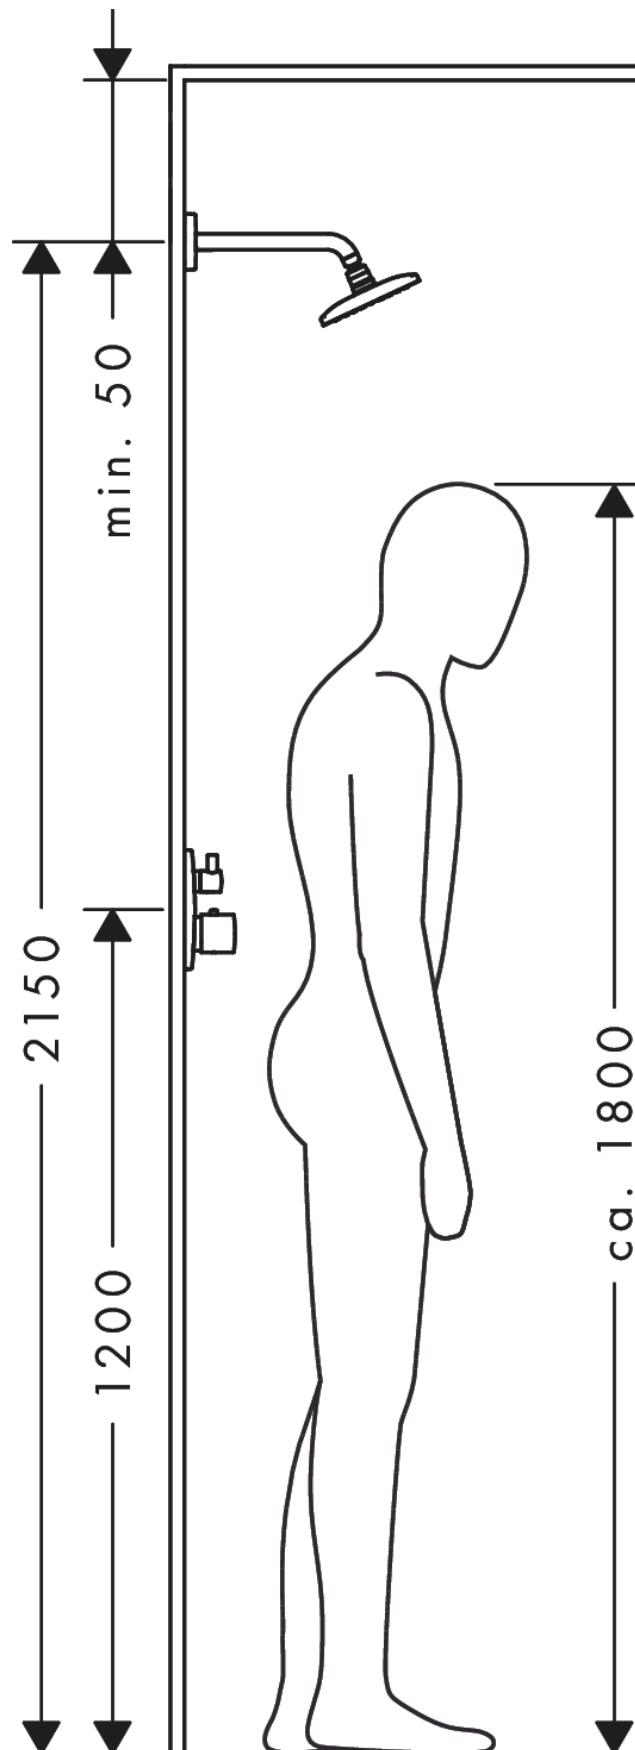

Raindance E

Overhead shower 360 1jet with shower arm 24 cm

Finish: **Chrome** Article Number: **27371000**

Description

product features

- consists of: overhead shower, shower arm
- shower head size: 360 x 190 mm
- spray type: RainAir
- ball-joint: overhead shower angle adjustable
- material spray disc: metal
- shower arm length 240 mm
- maximum flow rate at 3 bar: 16,5 l/min
- flow rate RainAir spray (at 3 bar): 16,5 l/min
- minimum flow pressure: 1,3 bar
- spray disc removable for cleaning
- installation: wall
- connection thread G ½
- connection dimension: DN15
- suitable for continuous flow water heaters
- pressure: medium

Technology

Certificates / Sustainability

Product image

Scale drawing

Raindance E

Overhead shower 360 1jet with shower arm 24 cm

Finish: **Chrome** Article Number: **27371000**

Flowchart

The consumption was measured in combination with the appropriate fittings (thermostat/mixer/in-wall valve) to reflect actual application in practice.

Raindance E
Overhead shower 360 1jet with shower arm 24 cm
 Finish: **Chrome** Article Number: **27371000**

Installation examples

Raindance E
Overhead shower 360 1jet with shower arm 24 cm
 Finish: **Chrome** Article Number: **27371000**

Exploded Drawing

Year of production: >12/20

Raindance E

Overhead shower 360 1jet with shower arm 24 cm