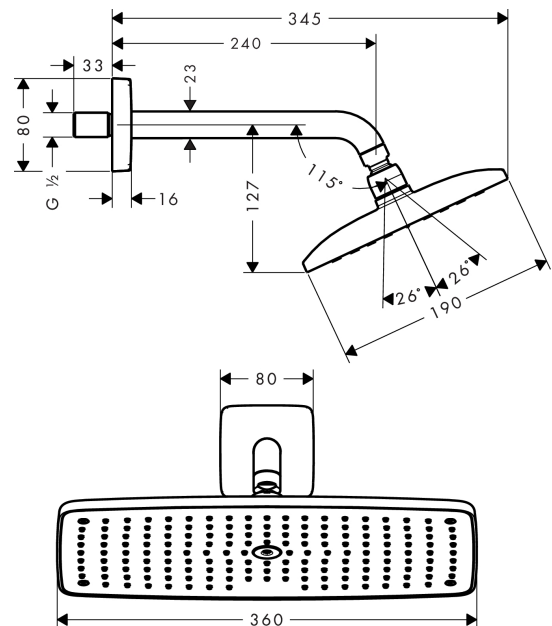

Raindance E

Overhead shower 360 1jet with shower arm 24 cm

Finish: **Chrome** Article Number: **27371000**

Description

product features

- consists of: overhead shower, shower arm
- shower head size: 360 x 190 mm
- spray type: RainAir
- ball-joint: overhead shower angle adjustable
- material spray disc: metal
- shower arm length 240 mm
- maximum flow rate at 3 bar: 16,5 l/min
- flow rate RainAir spray (at 3 bar): 16,5 l/min
- minimum flow pressure: 1,3 bar
- spray disc removable for cleaning
- installation: wall
- connection thread G ½
- connection dimension: DN15
- suitable for continuous flow water heaters
- pressure: medium

Technology

Certificates / Sustainability

Product image

Scale drawing

Raindance E

Overhead shower 360 1jet with shower arm 24 cm

Finish: **Chrome** Article Number: **27371000**

Flowchart

The consumption was measured in combination with the appropriate fittings (thermostat/mixer/in-wall valve) to reflect actual application in practice.

Raindance E
Overhead shower 360 1jet with shower arm 24 cm
 Finish: **Chrome** Article Number: **27371000**

Installation examples

Raindance E
Overhead shower 360 1jet with shower arm 24 cm
 Finish: **Chrome** Article Number: **27371000**

Exploded Drawing

Year of production: >12/20

Raindance E

Overhead shower 360 1jet with shower arm 24 cm