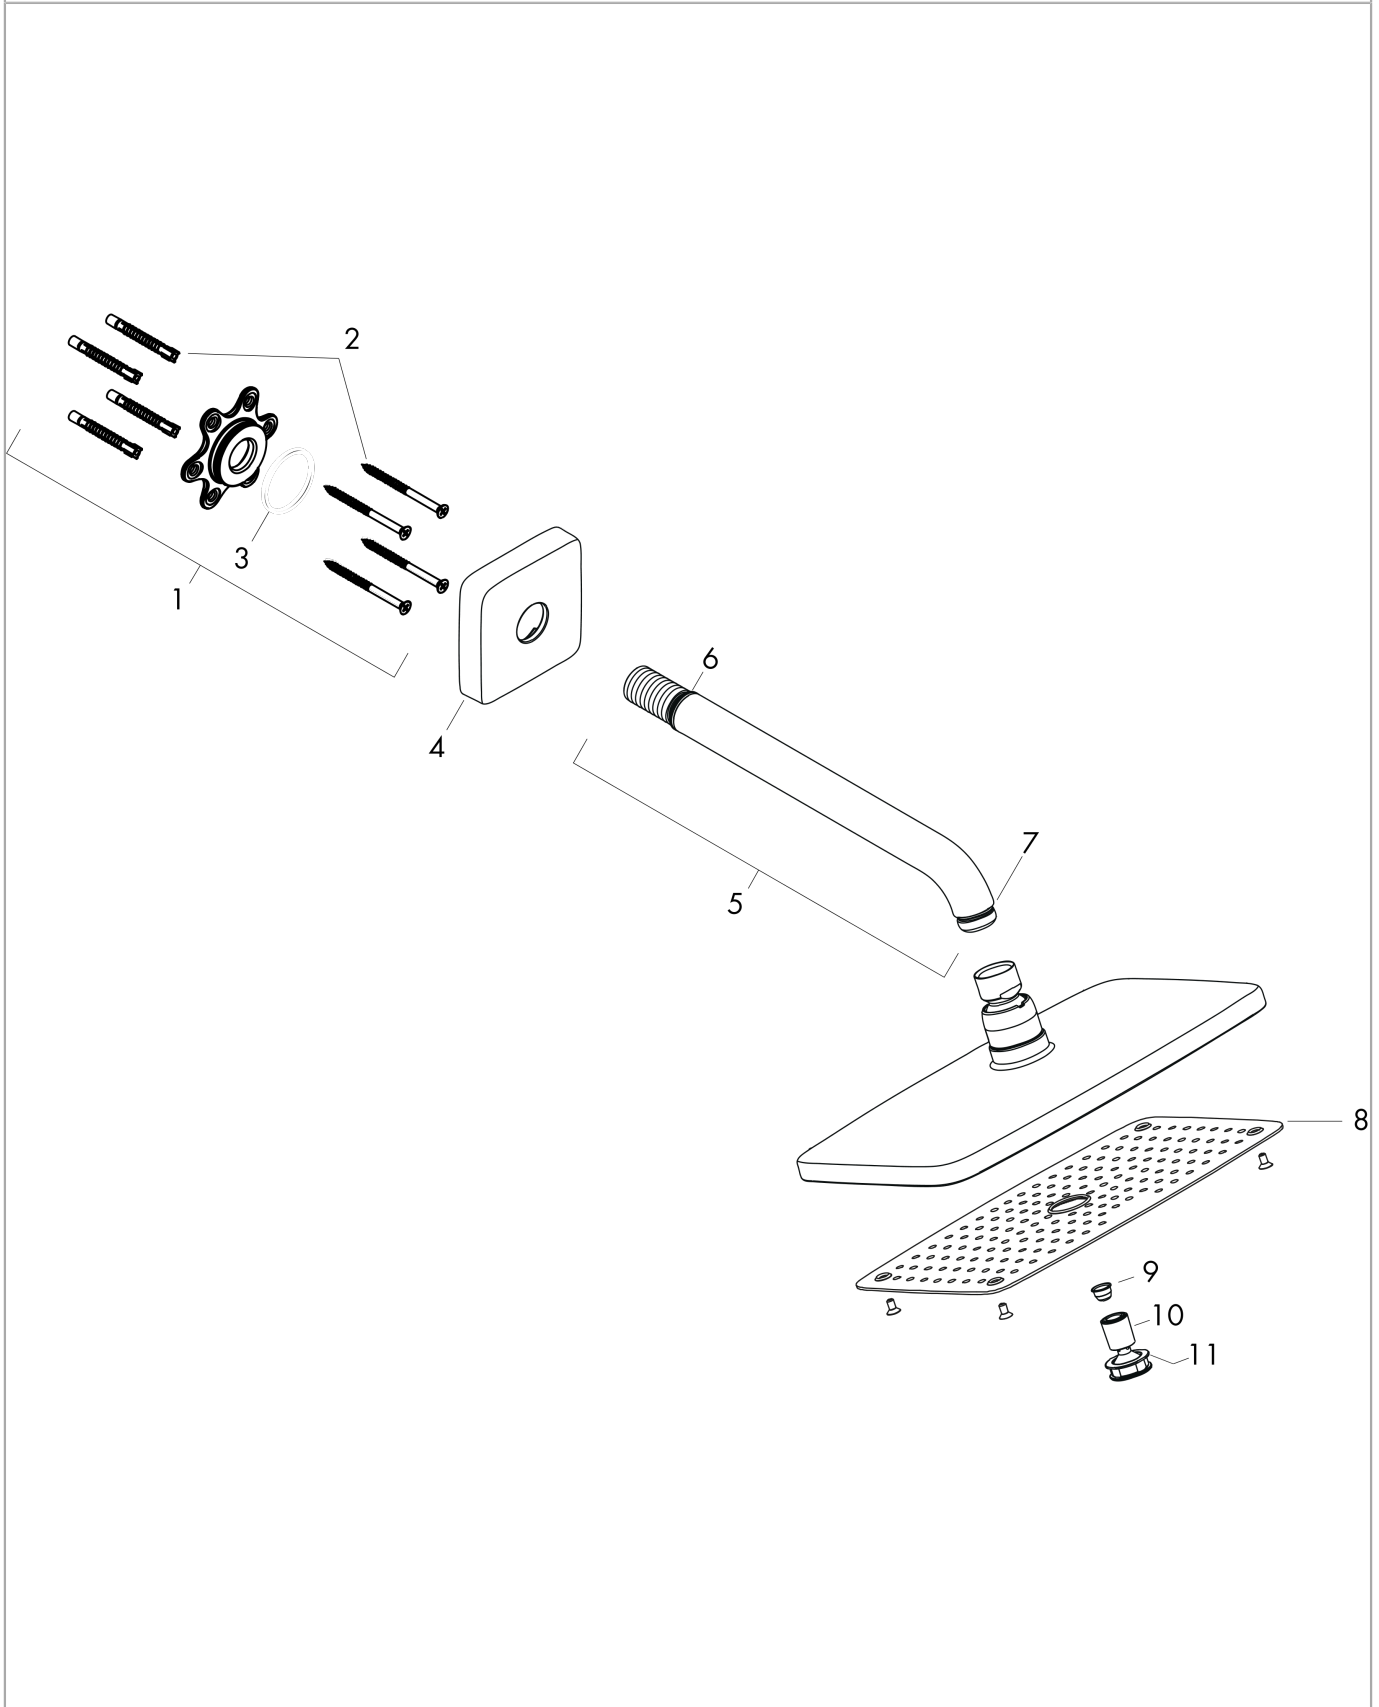

Raindance E

Overhead shower 360 1jet with shower arm 24 cm

Finish: **Chrome** Article Number: **27371000**

Description

product features

- consists of: overhead shower, shower arm
- shower head size: 360 x 190 mm
- spray type: RainAir
- ball-joint: overhead shower angle adjustable
- material spray disc: metal
- shower arm length 240 mm
- maximum flow rate at 3 bar: 16,5 l/min
- flow rate RainAir spray (at 3 bar): 16,5 l/min
- minimum flow pressure: 1,3 bar
- spray disc removable for cleaning
- installation: wall
- connection thread G ½
- connection dimension: DN15
- suitable for continuous flow water heaters
- pressure: medium

Technology

Certificates / Sustainability

Product image

Scale drawing

Raindance E

Overhead shower 360 1jet with shower arm 24 cm

Finish: **Chrome** Article Number: **27371000**

Flowchart

The consumption was measured in combination with the appropriate fittings (thermostat/mixer/in-wall valve) to reflect actual application in practice.

Raindance E
Overhead shower 360 1jet with shower arm 24 cm
 Finish: **Chrome** Article Number: **27371000**

Installation examples

Raindance E
Overhead shower 360 1jet with shower arm 24 cm
 Finish: **Chrome** Article Number: **27371000**

Exploded Drawing

Year of production: >12/20

Raindance E

Overhead shower 360 1jet with shower arm 24 cm