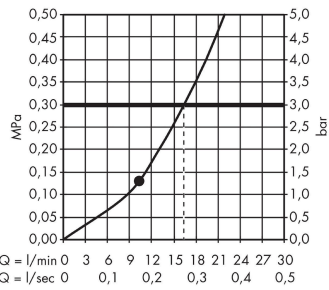

Raindance E

Overhead shower 360 1jet with shower arm 24 cm

Finish: **Chrome** Article Number: **27371000**

Description

product features

- consists of: overhead shower, shower arm
- shower head size: 360 x 190 mm
- spray type: RainAir
- ball-joint: overhead shower angle adjustable
- material spray disc: metal
- shower arm length 240 mm
- maximum flow rate at 3 bar: 16,5 l/min
- flow rate RainAir spray (at 3 bar): 16,5 l/min
- minimum flow pressure: 1,3 bar
- spray disc removable for cleaning
- installation: wall
- connection thread G ½
- connection dimension: DN15
- suitable for continuous flow water heaters
- pressure: medium

Technology

Certificates / Sustainability

Product image

Scale drawing

Raindance E

Overhead shower 360 1jet with shower arm 24 cm

Finish: **Chrome** Article Number: **27371000**

Flowchart