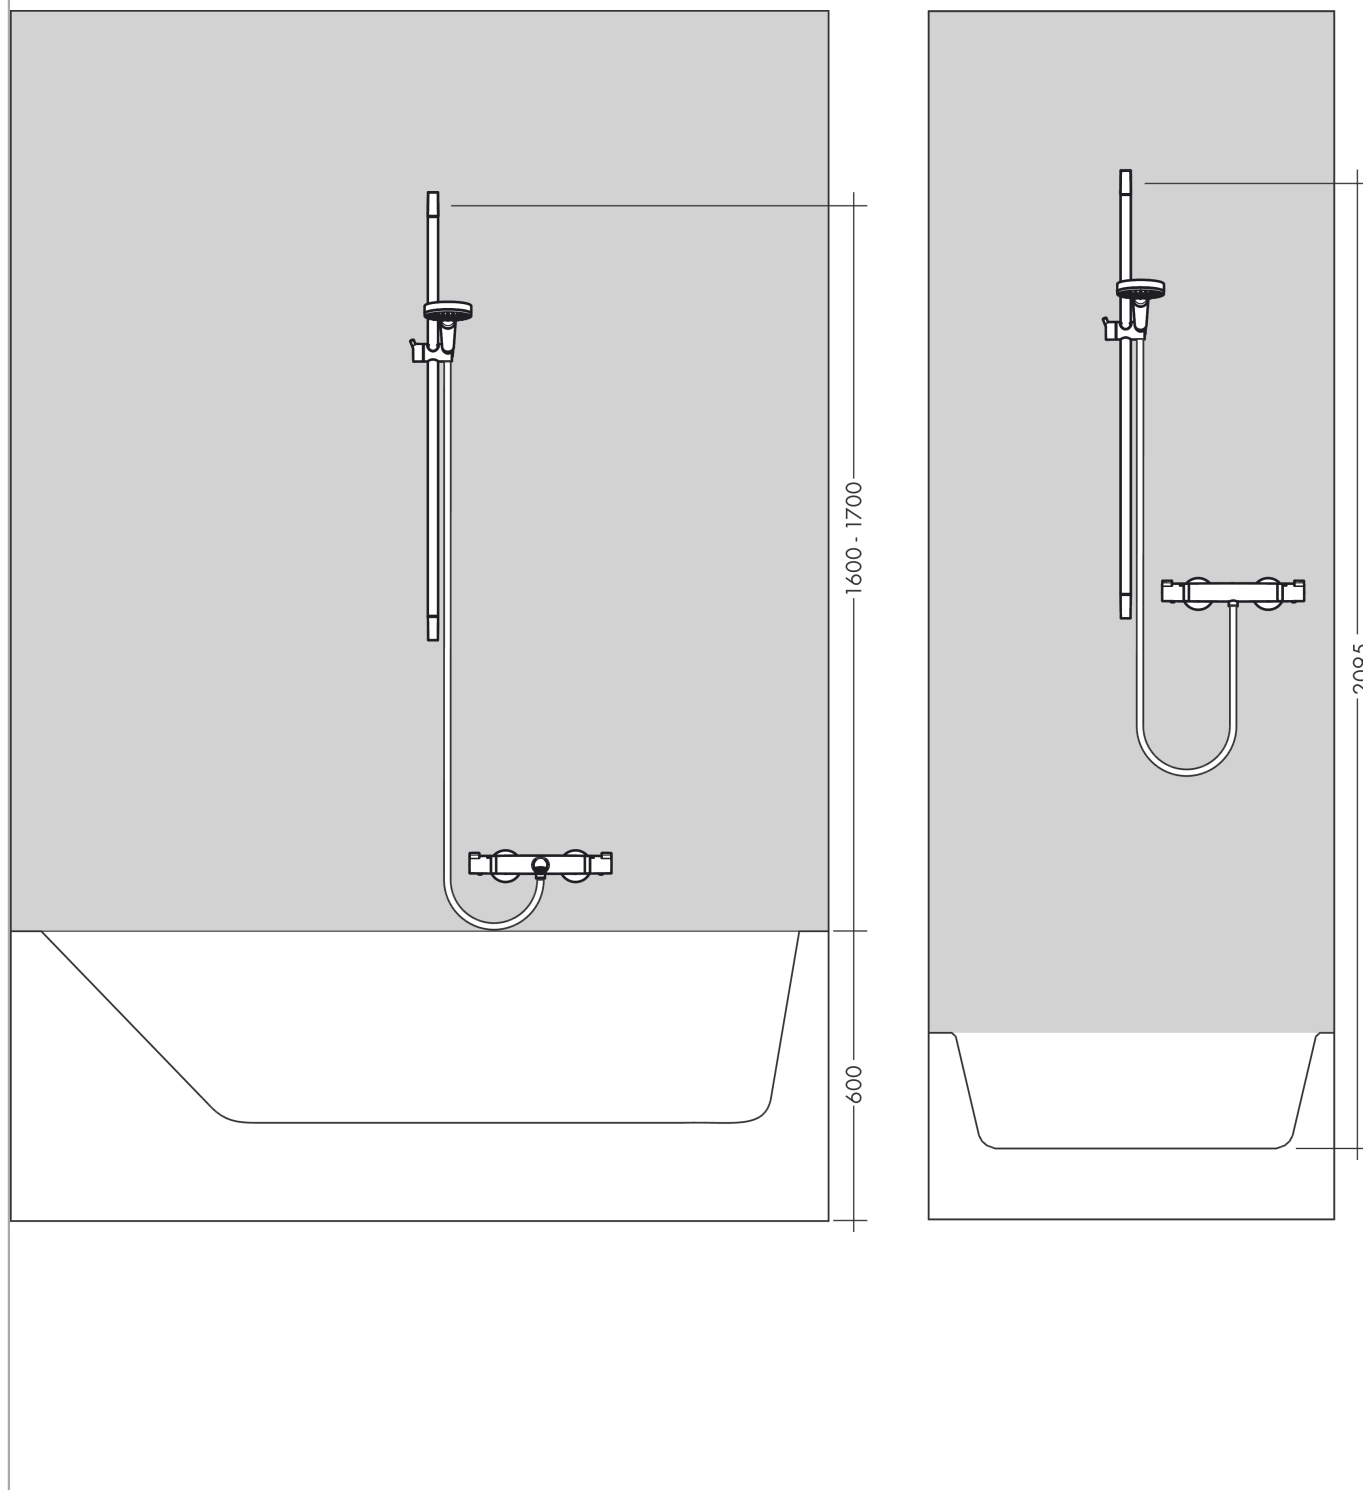

#### product features

- consists of: hand shower, shower bar, shower hose, slider
- shower head size: 110 mm
- spray type: Rain
- hand shower holder inclination angle can be adjusted by 45°
- maximum flow rate at 3 bar: 9 l/min
- minimum flow pressure: 1,2 bar
- operating pressure: min. 1,2 bar/max. 6 bar
- wall mounting: screw fastening
- wall supports made of plastic
- profile pipe: round
- pipe length: 669 mm
- shower bar diameter: 22 mm
- drilling distance 625 mm
- pivot connector prevents hose from tangling

### Scale drawing

**Croma Select E**  
**Shower set 110 1jet EcoSmart 9 l/min with shower bar 65 cm**  
 Finish: **White/Chrome** Article Number: **26585400**

**Flowchart**

The consumption was measured in combination with the appropriate fittings (thermostat/mixer/in-wall valve) to reflect actual application in practice.

**Croma Select E**  
**Shower set 110 1jet EcoSmart 9 l/min with shower bar 65 cm**  
 Finish: **White/Chrome** Article Number: **26585400**

Installation examples

**Croma Select E**  
**Shower set 110 1jet EcoSmart 9 l/min with shower bar 65 cm**  
 Finish: **White/Chrome** Article Number: **26585400**

Exploded Drawing

Year of production: >11/14

**Croma Select E**  
**Shower set 110 1jet EcoSmart 9 l/min with shower bar 65 cm**  
 Finish: **White/Chrome** Article Number: **26585400**

**Spare part list**