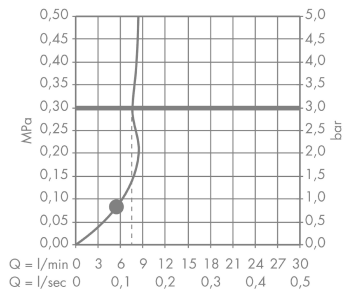

#### product features

- consists of: hand shower, shower bar, shower hose, slider
- shower head size: 110 mm
- spray type: Rain
- hand shower holder inclination angle can be adjusted by 45°
- maximum flow rate at 3 bar: 9 l/min
- minimum flow pressure: 1,2 bar
- operating pressure: min. 1,2 bar/max. 6 bar
- wall mounting: screw fastening
- wall supports made of plastic
- profile pipe: round
- pipe length: 669 mm
- shower bar diameter: 22 mm
- drilling distance 625 mm
- pivot connector prevents hose from tangling

### Scale drawing

**Croma Select E**  
**Shower set 110 1jet EcoSmart 9 l/min with shower bar 65 cm**  
 Finish: **White/Chrome** Article Number: **26585400**

**Flowchart**

The consumption was measured in combination with the appropriate fittings (thermostat/mixer/in-wall valve) to reflect actual application in practice.