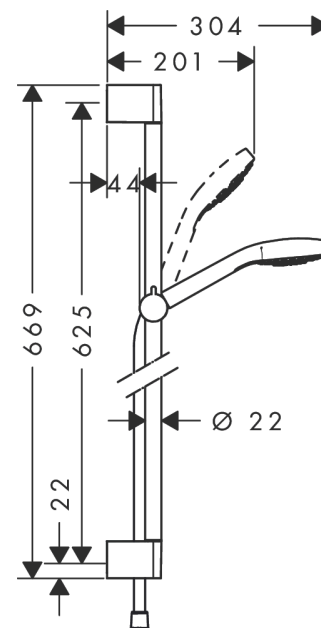

## Croma Select E

Shower set 110 1jet EcoSmart 9 l/min with shower bar 65 cm

Finish: **White/Chrome** Article Number: **26585400**

#### product features

- consists of: hand shower, shower bar, shower hose, slider
- shower head size: 110 mm
- spray type: Rain
- hand shower holder inclination angle can be adjusted by 45°
- maximum flow rate at 3 bar: 9 l/min
- minimum flow pressure: 1,2 bar
- operating pressure: min. 1,2 bar/max. 6 bar
- wall mounting: screw fastening
- wall supports made of plastic
- profile pipe: round
- pipe length: 669 mm
- shower bar diameter: 22 mm
- drilling distance 625 mm
- pivot connector prevents hose from tangling

### Scale drawing

**Croma Select E**  
**Shower set 110 1jet EcoSmart 9 l/min with shower bar 65 cm**  
 Finish: **White/Chrome** Article Number: **26585400**

**Flowchart**

The consumption was measured in combination with the appropriate fittings (thermostat/mixer/in-wall valve) to reflect actual application in practice.

Year of production: >11/14

Pos.	Description	Article Number	PC	PU
1	cover	95217000	4	1
2	tile-matching-disk 7 mm	97450000	98	1
3	wall support	95218000	3	1
4	mounting set	96179000	4	1
5	support, assy	92366000	9	1
6	handshower	26815400	98	1
7	flow limiter (9 l/min)	95659000	3	1
8	filter packing	94246000	1	1
9	shower hose Isiflex'B 1,60 m	28276000	98	1
10	seal	98058000	1	1