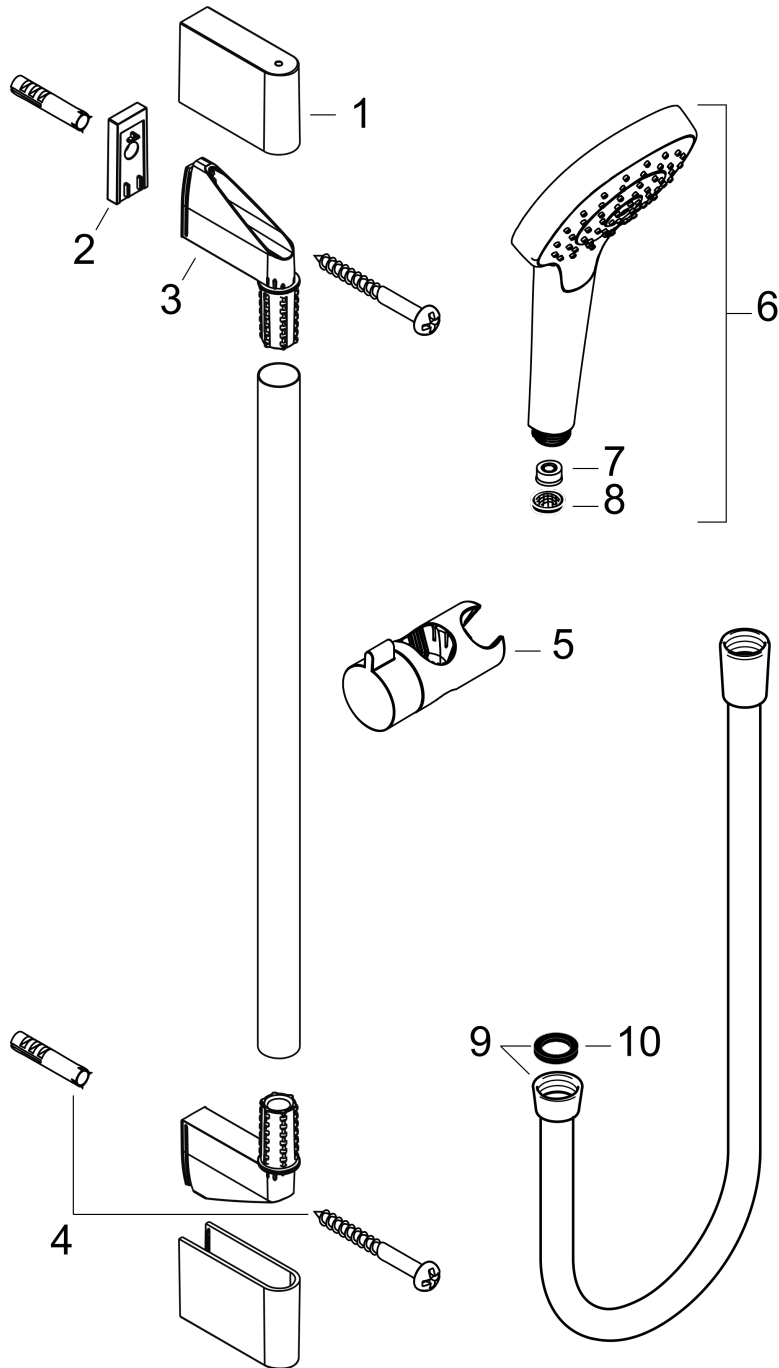

#### product features

- consists of: hand shower, shower bar, shower hose, slider
- shower head size: 110 mm
- spray type: Rain
- hand shower holder inclination angle can be adjusted by 45°
- maximum flow rate at 3 bar: 9 l/min
- minimum flow pressure: 1,2 bar
- operating pressure: min. 1,2 bar/max. 6 bar
- wall mounting: screw fastening
- wall supports made of plastic
- profile pipe: round
- pipe length: 669 mm
- shower bar diameter: 22 mm
- drilling distance 625 mm
- pivot connector prevents hose from tangling

### Scale drawing

**Croma Select E**  
**Shower set 110 1jet EcoSmart 9 l/min with shower bar 65 cm**  
 Finish: **White/Chrome** Article Number: **26585400**

**Flowchart**

The consumption was measured in combination with the appropriate fittings (thermostat/mixer/in-wall valve) to reflect actual application in practice.

**Croma Select E**  
**Shower set 110 1jet EcoSmart 9 l/min with shower bar 65 cm**  
 Finish: **White/Chrome** Article Number: **26585400**

Installation examples

**Croma Select E**  
**Shower set 110 1jet EcoSmart 9 l/min with shower bar 65 cm**  
 Finish: **White/Chrome** Article Number: **26585400**

Exploded Drawing

Year of production: >11/14

**Croma Select E**  
**Shower set 110 1jet EcoSmart 9 l/min with shower bar 65 cm**  
 Finish: **White/Chrome** Article Number: **26585400**

**Spare part list**