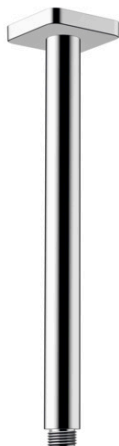

**Vernis Shape
Ceiling connector 30 cm**

Finish: **Chrome** Article Number: **26407000**

Description

product features

- length: 300 mm
- shaft Ø: 26 mm
- installation type: exposed installation
- material: brass
- connection type: G 1/2

Product image

Scale drawing

Vernis Shape
 Ceiling connector 30 cm
 Finish: **Chrome** Article Number: **26407000**

Exploded Drawing

Year of production: >04/21

Vernis Shape
Ceiling connector 30 cm
 Finish: **Chrome** Article Number: **26407000**