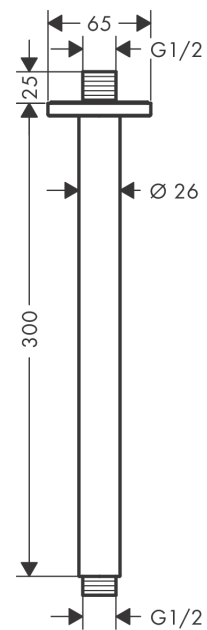

**Vernis Shape
Ceiling connector 30 cm**

Finish: **Chrome** Article Number: **26407000**

Description

product features

- length: 300 mm
- shaft Ø: 26 mm
- installation type: exposed installation
- material: brass
- connection type: G 1/2

Product image

Scale drawing

Vernis Shape
 Ceiling connector 30 cm
 Finish: **Chrome** Article Number: **26407000**

Exploded Drawing

Year of production: >04/21

Vernis Shape
Ceiling connector 30 cm
 Finish: **Chrome** Article Number: **26407000**

Spare part list

Year of production: >04/21

Pos.	Description	Article Number	PC	PU
1	O-Ring 22x2	98185000	1	1