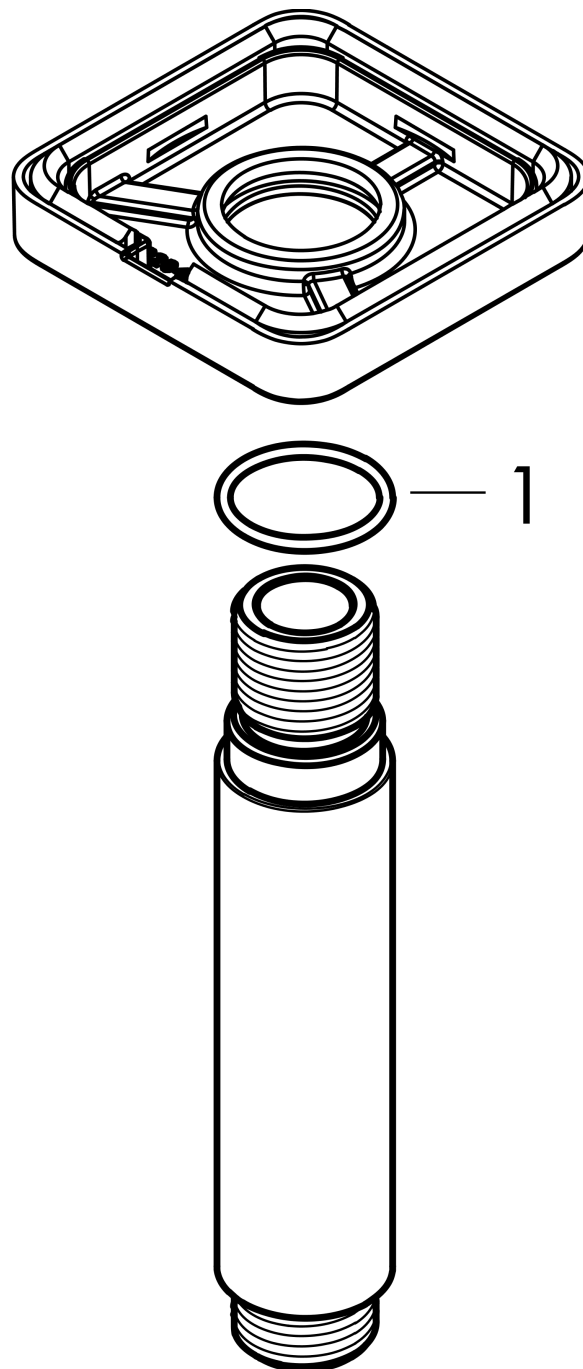

**Vernis Shape
Ceiling connector 30 cm**

Finish: **Chrome** Article Number: **26407000**

Description

product features

- length: 300 mm
- shaft Ø: 26 mm
- installation type: exposed installation
- material: brass
- connection type: G 1/2

Product image

Scale drawing

Vernis Shape
 Ceiling connector 30 cm
 Finish: **Chrome** Article Number: **26407000**

Exploded Drawing

Year of production: >04/21

Vernis Shape
Ceiling connector 30 cm
 Finish: **Chrome** Article Number: **26407000**

Spare part list

Year of production: >04/21

Pos.	Description	Article Number	PC	PU
1	O-Ring 22x2	98185000	1	1